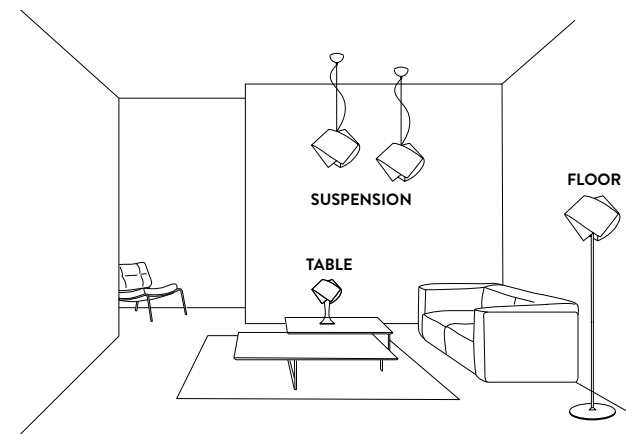

PRODUCT / PRODOTTO	DIMENSIONS / MISURE	COLOUR / COLORE	CODE / CODICE
SUSPENSION Bulbs E27: 1 X 12W LED Filament Dimmable with: Dimmable bulbs Made of: Opalflex® Weight: net Kg 1,10 - gross Kg 2 Package: 41 x 41 x h. 41cm		ARLECCHINO	GEM04SOS0000MA
		MULTICOLOR	GEM04SOS0000MI
		GOLD	GEM04SOS0000O
		ORANGE	GEM04SOS0000AI
		YELLOW	GEM04SOS0000GI
		GREEN	GEM04SOS0000VI
BLUE	GEM04SOS0000BI		
DAFNE	GEM03SOS0000_DAF		
TABLE LAMP S Bulbs E14: 1 X 6W LED Filament Made of: Opalflex® With: White steel base Weight: net Kg 0,50 - gross Kg 0,70 Package: 25 x 23,5 x h. 35 cm		ARLECCHINO	GEM04TAV0001MA
		MULTICOLOR	GEM04TAV0001MI
		ORANGE	GEM04TAV0001AI
		YELLOW	GEM04TAV0001GI
		GREEN	GEM04TAV0001VI
		BLUE	GEM04TAV0001BI

PRODUCT / PRODOTTO	DIMENSIONS / MISURE	COLOUR / COLORE	CODE / CODICE
SUSPENSION Bulbs E27: 1 X 12W LED Filament Dimmable with: Dimmable bulbs Made of: Opalflex® Weight: net Kg 1,10 - gross Kg 2 Package: 41 x 41 x h. 41cm		PRISMA	GEM04SOS0000LE
		AMBER	GEM04SOS0000LCO
		AMETHYST	GEM04SOS0000LCP
		EMERALD	GEM04SOS0000LCB
		GOLD	GEM04SOS0000LCY
TABLE LAMP S Bulbs E14: 1 X 6W LED Filament Made of: Opalflex® With: White steel base Weight: net Kg 0,50 - gross Kg 0,70 Package: 25 x 23,5 x h. 35 cm		PRISMA	GEM04TAV0001LE
		AMBER	GEM04TAV0001LCO
		AMETHYST	GEM04TAV0001LCP
		EMERALD	GEM04TAV0001LCB
		GOLD	GEM04TAV0001LCY
FLOOR LAMP Bulbs E27: 1 X 12W led Filament Made of: Lentiflex® With: White steel base and stem Weight: net Kg 5,04 - gross Kg 7,23 Package: A: 9 x 9 x h. 167 cm - Kg 3,7 B: 39 x 36 x h. 10 cm - Kg 1,53 C: 41 x 41 x h. 41 cm - Kg 2		PRISMA	GEM04PST0000LE
		AMBER	GEM04PST0000LCO
		AMETHYST	GEM04PST0000LCP
		EMERALD	GEM04PST0000LCB
		GOLD	GEM04PST0000LCY

GEMMY ENTIRE COLLECTION

CANOPY DETAILS

GEMMY SUSPENSION
 Ø10 cm x h. 5,5 cm (Ø 4" x h. 2")
 6m. cable kit must be ordered with lamp purchase
 Kit Cavi da 6m da richiedere tassativamente in fase di ordine
 Kit di installazione multipla su richiesta
 Multiple installation kit on request