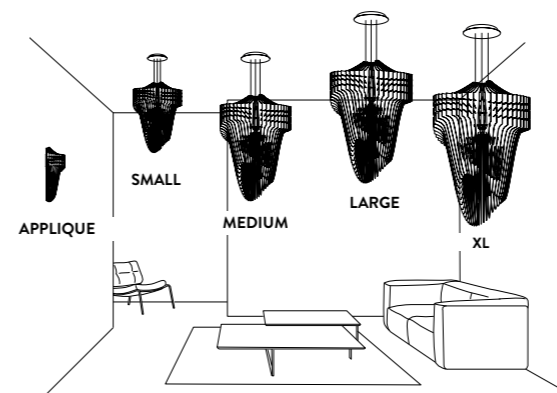

ARIA ENTIRE COLLECTION