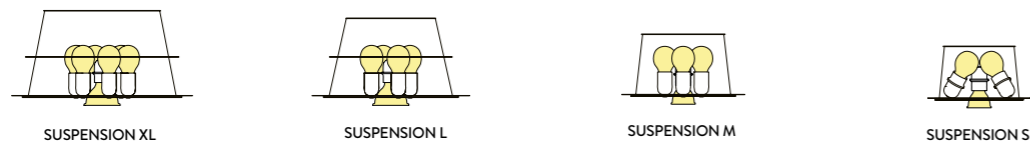

ARIA SUSPENSION

by Zaha Hadid

Compendium page 30 / 24 / 28

PRODUCT / PRODOTTO	DIMENSION / MISURE	COLOUR / COLORE	CODE / CODICE
SUSPENSION XL Bulbs E27: 6 X 12W LED Filament + 1 X 11W Spot LED PAR 30 Dimmable with: Dimmable bulbs Made of: Cristalflex® / Lentiflex® Weight: net Kg 23,5 - gross Kg 35,2 Package: A 54 x 55 x h. 44 cm - Kg 6,2 B 65 x 150 x h.13 cm - Kg 29		■ BLACK FADE ■ TRANSP	ARISXL0BKF01T00E27EU ARISXL0TRS01T00E27EU
SUSPENSION L Bulbs E27: 4 X 12W LED Filament + 1 X 11W Spot LED PAR 30 Dimmable with: Dimmable bulbs Made of: Cristalflex® / Lentiflex® Weight: net Kg 19,2 - gross Kg 31,7 Package: A 46 x 44 x h. 43 cm - Kg 4,7 B 65 x 150 x h.13 cm - Kg 27		■ TRANSP ■ GOLD	ARISL00TRS01T00E27EU ARISL00GLD01T00E27EU
SUSPENSION M Bulbs E27: 3 X 12W LED Filament + 1 X 7 W Spot LED PAR 20 Dimmable with: Dimmable bulbs Made of: Cristalflex® / Lentiflex® Weight: net Kg 12,8 - gross Kg 20,7 Package: A 35 x 35 x h. 32 cm - Kg 2,7 B 65 x 120 x h.16 cm - Kg 18		■ TRANSP ■ GOLD	ARISM00TRS01T00E27EU ARISM00GLD01T00E27EU
SUSPENSION S Bulbs E27: 2 X 12W LED Filament suggested dimension max Ø6 cm (2-1/4") + 1 X 7 W Spot LED PAR20 Dimmable with: Dimmable bulbs Made of: Cristalflex® / Lentiflex® Weight: net Kg 5,3 - gross Kg 13,7 Package: A 35 x 35 x h. 32 cm - Kg 2,2 B 42 x 110 x h.11 cm - Kg 11,5		■ TRANSP ■ GOLD	ARISS00TRS01T00E27EU ARISS00GLD01T00E27EU

LIGHT SOURCES: