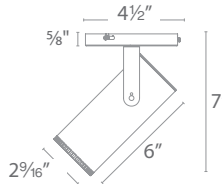

SILO X20 – model: 2020

Monopoint Luminaire

WAC LIGHTING

Responsible Lighting®