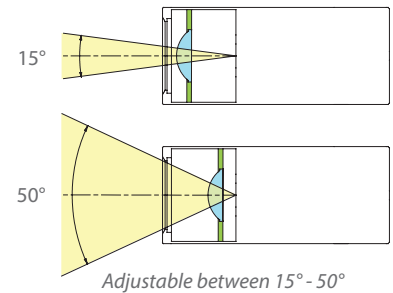

### PRODUCT DESCRIPTION

Silo 2020 offers superior light output in a small, unobstructive design with wide range of dynamic beam adjustment. Engineered style single source LED, optical and thermal management in a slender die-cast housing. Ideal for residential, retail, and lower mounting height commercial application.