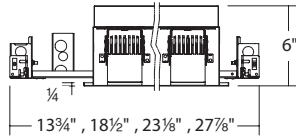

Fixture Type:

Catalog Number:

Project: _____

Location: _____

PRODUCT DESCRIPTION

Retractable, adjustable spot lights

FEATURES

- Continuously adjustable beam angle between 15° and 45°
- 365° horizontal rotation and 180° vertical aiming
- Independently adjustable and retractable heads
- Accommodates one lens and glare control accessory
- 5 year WAC Lighting product warranty

SPECIFICATIONS

Construction: Die-cast aluminum head with rotatable front face. Steel housing and trim.

Light Source: High output LED. Rated life of 50,000 hours

Input: Universal 120V - 277V AC 50/60 Hz.

Dimming: Electronic low voltage (ELV), TRIAC, 0-10V

Mounting: Accommodates 1/2 - 1" ceiling thickness.

Finish: Electrostatically powder coated Black and White

Standards: UL & cUL Damp Location listed, Title 24 JA8-2016 Compliant, Airtight

Model	Heads		Power	Color Temp	CRI	Beam	Lumens *Ref. Output	CBCP *Ref. Output	Finish (Trim/Interior)
MT-4	1		10T 10W IC	927 2700K 90	15°	15°	745	3460	WTWT White/White WTBK White/Black BKBK Black/Black
			15T 14W Non IC	930 3000K 90					
				935 3500K 90					
				940 4000K 90					
MT-4	2		10T 20W IC	927 2700K 90	15°	15°	745 x2	3460 x2	WTWT White/White WTBK White/Black BKBK Black/Black
			15T 28W Non IC	930 3000K 90					
				935 3500K 90					
				940 4000K 90					
MT-4	3		10T 30W IC	927 2700K 90	15°	15°	745 x3	3460 x3	WTWT White/White WTBK White/Black BKBK Black/Black
			15T 42W Non IC	930 3000K 90					
				935 3500K 90					
				940 4000K 90					
MT-4	4		10T 40W IC	927 2700K 90	15°	15°	745 x4	3460 x4	WTWT White/White WTBK White/Black BKBK Black/Black
			15T 56W Non IC	930 3000K 90					
				935 3500K 90					
				940 4000K 90					

MT-4 _____ T- _____ - _____

Example: MT-4215T-930-WTWT

*Reference output is 930(CRI 90 3000k) at 15(14W). Reference photometric performance on next page for other combinations.

wacighting.com
Phone (800) 526.2588
Fax (800) 526.2585

Headquarters/Eastern Distribution Center
44 Harbor Park Drive
Port Washington, NY 11050

Central Distribution Center
1600 Distribution Ct
Lithia Springs, GA 30122

Western Distribution Center
1750 Archibald Avenue
Ontario, CA 91760