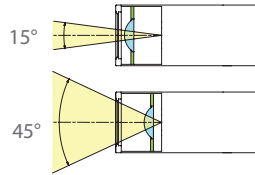

MT-4 - 1 Light, 2 Light, 3 Light, 4 Light Silo Multiples - Trimmed

WAC LIGHTING

Responsible Lighting®

Adjustable between 15° - 45°

Fixture Type:

Catalog Number:

Project: _____

Location: _____