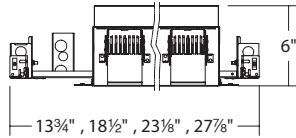

MT-4 - 1 Light, 2 Light, 3 Light, 4 Light Silo Multiples - Trimless

WAC LIGHTING Responsible Lighting®

Adjustable between 15° - 45°

Fixture Type:

Catalog Number:

Project: _____

Location: _____

PRODUCT DESCRIPTION

Retractable, adjustable spot lights

FEATURES

- Continuously adjustable beam angle between 15° and 45°
- 365° horizontal rotation and 180° vertical aiming
- Independently adjustable and retractable heads
- Accommodates one lens and glare control accessory
- 5 year WAC Lighting product warranty

SPECIFICATIONS

Construction: Die-cast aluminum head with rotatable front face. Steel housing and trim.

Light Source: High output LED. Rated life of 50,000 hours

Input: Universal 120V - 277V AC 50/60 Hz.

Dimming: Electronic low voltage (ELV), TRIAC, 0-10V

Mounting: Accommodates 1/2" - 1" ceiling thickness.

Finish: Electrostatically powder coated Black and White

Standards: UL & cUL Damp Location listed, Title 24 JA8-2016 Compliant, Airtight

Model	Heads	Power	Color Temp	Beam	Lumens *Ref. Output	CBCP *Ref. Output	Finish (Trim/Interior)			
MT-4	1		10L 10W IC	927 2700K 90	15°	745	3460			
			15L 14W Non IC	930 3000K 90						
				935 3500K 90				45°	1130	1870
				940 4000K 90						
MT-4	2		10L 20W IC	927 2700K 90	15°	745 x2	3460 x2			
			15L 28W Non IC	930 3000K 90						
				935 3500K 90				45°	1130 x2	1870 x2
				940 4000K 90						
MT-4	3		10L 30W IC	927 2700K 90	15°	745 x3	3460 x3			
			15L 42W Non IC	930 3000K 90						
				935 3500K 90				45°	1130 x3	1870 x3
				940 4000K 90						
MT-4	4		10L 40W IC	927 2700K 90	15°	745 x4	3460 x4			
			15L 56W Non IC	930 3000K 90						
				935 3500K 90				45°	1130 x4	1870 x4
				940 4000K 90						

MT-4 _____ L- _____ - _____

Example: MT-4215L-930-WTWT

*Reference output is 930(CRI 90 3000k) at 15(14W). Reference photometric performance on next page for other combinations.

waclighting.com
Phone (800) 526.2588
Fax (800) 526.2585

Headquarters/Eastern Distribution Center
44 Harbor Park Drive
Port Washington, NY 11050

Central Distribution Center
1600 Distribution Ct
Lithia Springs, GA 30122

Western Distribution Center
1750 Archibald Avenue
Ontario, CA 91760