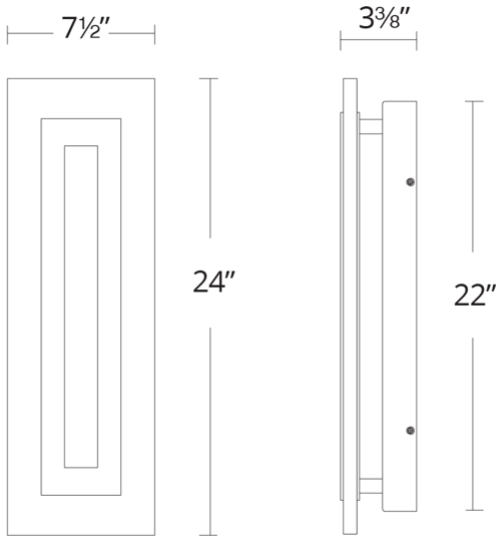

- Driver concealed within the canopy
- Edge-lit LED illumination prevents glare and hot spots

SPECIFICATIONS

Rated Life	60000 Hours
Standards	ETL, cETL, Wet Location Listed, IP65, 2019 Compliant
Input	120-277V, 50/60Hz
Dimming	ELV
Mounting	Can be mounted on wall in all orientations
Color Temp	3000K
CRI	90
Construction	Extruded aluminum hardware, sanded UV-grade acrylic diffuser will not fade in sunlight

WS-W46817

Model & Size	Color Temp	Finish	LED Watts	LED Lumens	Delivered Lumens
WS-W46817 17"	3000K	BK Black	14.1W	1256	715

Example: **WS-W46817-BK**

For custom requests please contact customs@modernforms.com

Project: _____

Location: _____

Fixture Type: _____

Catalog Number: _____

AVAILABLE FINISHES:

Shadow

WS-W46824

FEATURES