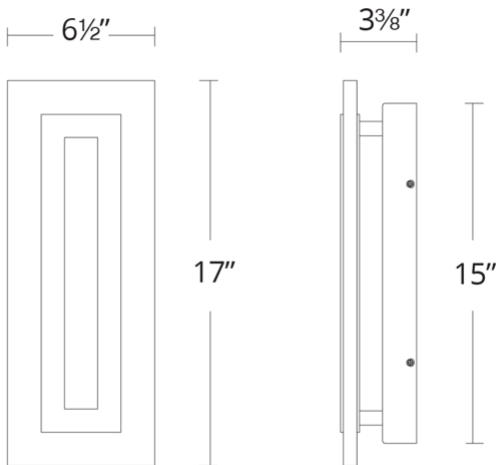

Project: _____

Location: _____

Fixture Type: _____

Catalog Number: _____

AVAILABLE FINISHES:

Shadow

WS-W46817

FEATURES

- Driver concealed within the canopy
- Edge-lit LED illumination prevents glare and hot spots

SPECIFICATIONS

Rated Life	60000 Hours
Standards	ETL, cETL, Wet Location Listed, IP65, 2019 Compliant
Input	120-277V, 50/60Hz
Dimming	ELV
Mounting	Can be mounted on wall in all orientations
Color Temp	3000K
CRI	90
Construction	Extruded aluminum hardware, sanded UV-grade acrylic diffuser will not fade in sunlight

WS-W46817

Model & Size	Color Temp	Finish	LED Watts	LED Lumens	Delivered Lumens
WS-W46817 17"	3000K	BK Black	14.1W	1256	715

Example: **WS-W46817-BK**

For custom requests please contact customs@modernforms.com