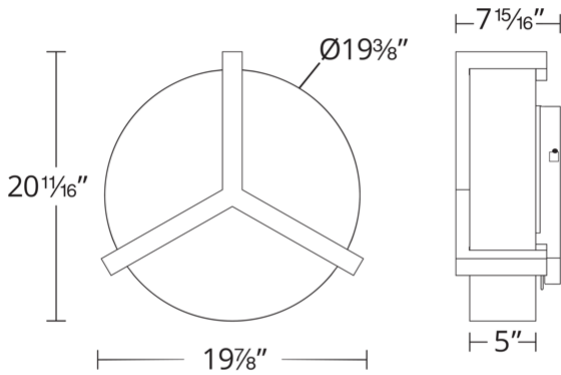

REPLACEMENT PARTS

- RPL-SHA-83922 - Cloth Shade
- RPL-DIF-83922 - Diffuser Plate
- RPL-GLA-83922 - Inner Glass Plat
- RPL-WOD-83922 - Wood Frame

FM-83922

Model & Size	Color Temp	Finish	LED Watts	LED Lumens	Delivered Lumens
FM-83922 21"	3000K	DW Dark Walnut	34.8W	3000	2170