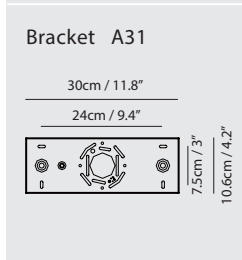

Square Pendant

Model
SLD-3982PEC

Material
metal, aluminum, PC

Light Source
LED 40W 3000K-3400K-4000K-2700K
CRI 98 2300lm

Feature
optical sensor dimmer
(Color Temperature/Luminance)

Weight
5.0kg / 11lb

Cord
200cm / 78.7"

Color
matt black + champagne gold
matt white + champagne gold