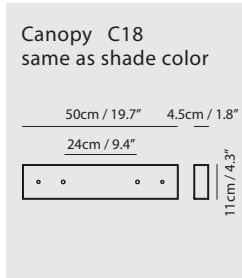

\*Four stages of color temperature: 2700K / 3000K (default setting) / 3400K / 4000K

By Chen, Chao Cheng 陳昭成

matt black + champagne gold

matt white + champagne gold

Measurement : centimeter / inches

**Square Pendant**

**Model**  
SLD-3982PEC

**Material**  
metal, aluminum, PC

**Light Source**  
LED 40W 3000K-3400K-4000K-2700K  
CRI 98 2300lm

**Feature**  
optical sensor dimmer  
(Color Temperature/Luminance)

**Weight**  
5.0kg / 11lb

**Cord**  
200cm / 78.7"

**Color**  
 matt black + champagne gold  
 matt white + champagne gold