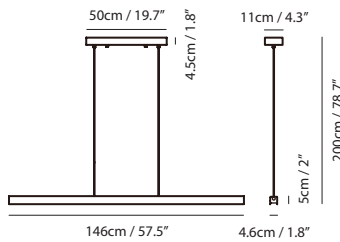

Square Pendant

Model
SLD-3982PEC

Material
metal, aluminum, PC

Light Source
LED 40W 3000K-3400K-4000K-2700K
CRI 98 2300lm

Feature
optical sensor dimmer
(Color Temperature/Luminance)

Weight
5.0kg / 11lb

Cord
200cm / 78.7"

Color
matt black + champagne gold
matt white + champagne gold