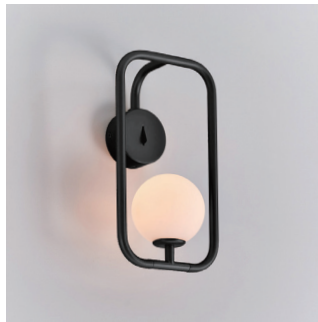

Material
mouth-blown glass, steel

Light Source
G9 4 x 5W LED 2700K CRI90

Weight
5.0kg / 11lb

- Color**
-  matt opal + champagne gold
 -  matt opal + matt black
 -  matt opal + copper

champagne gold

copper

matt black

Canopy A
matt black

Bracket A32

Sircle Pendant PV3

Model
SG-140PV3

Material
mouth-blown glass, steel

Light Source
G9 3 x 5W LED 2700K CRI90

Weight
2.3kg / 5.1lb

- Color**
-  matt opal + champagne gold
 -  matt opal + copper
 -  matt opal + matt black

champagne gold

matt black

Sircle Wall

Model
SG-100WV

Material
mouth-blown glass, steel

Light Source
G9 1 x 3W LED 2700K CRI90

Weight
1.1kg / 2.4lb

Color

-  matt opal + champagne gold
-  matt opal + matt black

* Fixture can be installed horizontally, or vertically, in both directions, offering a high degree of flexibility.