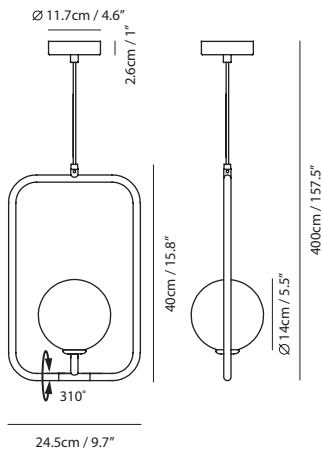

By Li, Hui Lun 李慧倫

champagne gold

matt black

Sircle Pendant S

Model
SG-100PV

Material
mouth-blown glass, steel

Light Source
G9 1 x 3W LED 2700K CRI90

Weight
0.8kg / 1.8lb

Color

 matt opal + champagne gold
 matt opal + matt black

Sircle Pendant L

Model
SG-140PV

Material
mouth-blown glass, steel

Light Source
G9 1 x 5W LED 2700K CRI90

Weight
1.6kg / 3.5lb

Color

Material
mouth-blown glass, steel

Light Source
G9 4 x 5W LED 2700K CRI90

Weight
5.0kg / 11lb

- Color**
-  matt opal + champagne gold
 -  matt opal + matt black
 -  matt opal + copper

champagne gold

copper

matt black