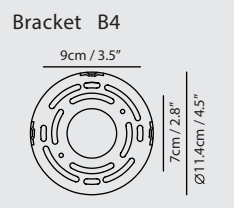

Sircle Wall

Model
SG-100WV

Material
mouth-blown glass, steel

Light Source
G9 1 x 3W LED 2700K CRI90

Weight
1.1kg / 2.4lb

Color

- matt opal + champagne gold
- matt opal + matt black

* Fixture can be installed horizontally, or vertically, in both directions, offering a high degree of flexibility.