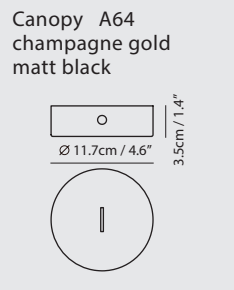

Material
mouth-blown glass, steel

Light Source
G9 4 x 5W LED 2700K CRI90

Weight
5.0kg / 11lb

- Color**
-  matt opal + champagne gold
 -  matt opal + matt black
 -  matt opal + copper

champagne gold

copper

matt black

Canopy A
matt black

Bracket A32

Sircle Pendant PV3

Model
SG-140PV3

Material
mouth-blown glass, steel

Light Source
G9 3 x 5W LED 2700K CRI90

Weight
2.3kg / 5.1lb

- Color**
-  matt opal + champagne gold
 -  matt opal + copper
 -  matt opal + matt black

champagne gold

matt black

Sircle Wall

Model
SG-100WV

Material
mouth-blown glass, steel

Light Source
G9 1 x 3W LED 2700K CRI90

Weight
1.1kg / 2.4lb

Color