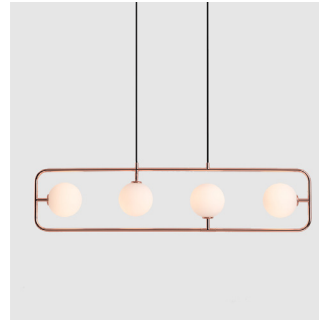

By Li, Hui Lun 李慧倫

champagne gold

matt black

Sircle Pendant S

Model
SG-100PV

Material
mouth-blown glass, steel

Light Source
G9 1 x 3W LED 2700K CRI90

Weight
0.8kg / 1.8lb

Color

 matt opal + champagne gold
 matt opal + matt black

Sircle Pendant L

Model
SG-140PV

Material
mouth-blown glass, steel

Light Source
G9 1 x 5W LED 2700K CRI90

Weight
1.6kg / 3.5lb

Color

 matt opal + champagne gold
 matt opal + matt black

champagne gold

matt black

copper

Canopy C16
matt black

Bracket A31

Sircle Pendant PH4

Model
SG-140PH4

Canopy A
matt black

Bracket A32

Sircle Pendant PV3

Model
SG-140PV3

Material
mouth-blown glass, steel

Light Source
G9 3 x 5W LED 2700K CRI90

Weight
2.3kg / 5.1lb

- Color**
-  matt opal + champagne gold
 -  matt opal + copper
 -  matt opal + matt black