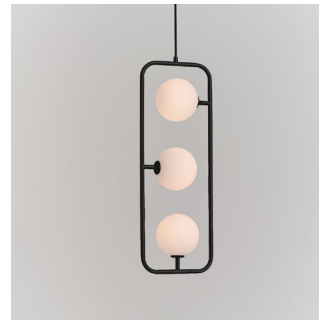

SIRCLE, a symbolization merged Square and Circle, inspired by the East aesthetic philosophy, the circular light ball just like a soft tender mind leans on the rigid prudent frame, chemically shaped a harmonious feature with its flexible body inside-out. Meanwhile, the fantastic performance of light through the opal mouth-blown glass, spreading the beauty of moonlight all over the space.

Color

 matt opal + champagne gold
 matt opal + matt black

Sircle Pendant L

Model
SG-140PV

Material
mouth-blown glass, steel

Light Source
G9 1 x 5W LED 2700K CRI90

Weight
1.6kg / 3.5lb

Color

Material
mouth-blown glass, steel

Light Source
G9 4 x 5W LED 2700K CRI90

Weight
5.0kg / 11lb

- Color**
-  matt opal + champagne gold
 -  matt opal + matt black
 -  matt opal + copper

champagne gold

copper

matt black

Canopy A
matt black

Bracket A32

Sircle Pendant PV3

Model
SG-140PV3

Material
mouth-blown glass, steel

Light Source
G9 3 x 5W LED 2700K CRI90

Weight
2.3kg / 5.1lb

- Color**
-  matt opal + champagne gold
 -  matt opal + copper
 -  matt opal + matt black