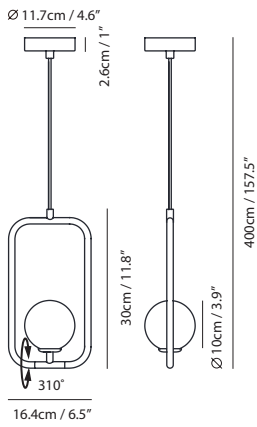

By Li, Hui Lun 李慧倫

champagne gold

matt black

Sircle Pendant S

Model
SG-100PV

Material
mouth-blown glass, steel

Light Source
G9 1 x 3W LED 2700K CRI90

Weight
0.8kg / 1.8lb

Color

 matt opal + champagne gold
 matt opal + matt black

Sircle Pendant L

Model
SG-140PV

Material
mouth-blown glass, steel

Light Source
G9 1 x 5W LED 2700K CRI90

Weight
1.6kg / 3.5lb

Color

Material
mouth-blown glass, steel

Light Source
G9 4 x 5W LED 2700K CRI90

Weight
5.0kg / 11lb

- Color**
-  matt opal + champagne gold
 -  matt opal + matt black
 -  matt opal + copper

champagne gold

copper

matt black