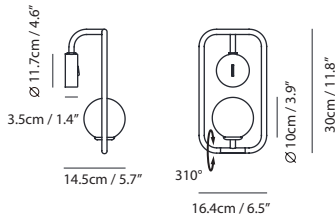

Sircle Wall

Model
SG-100WV

Material
mouth-blown glass, steel

Light Source
G9 1 x 3W LED 2700K CRI90

Weight
1.1kg / 2.4lb

Color

- matt opal + champagne gold
- matt opal + matt black

* Fixture can be installed horizontally, or vertically, in both directions, offering a high degree of flexibility.