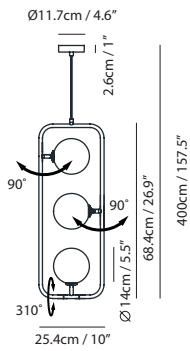

Material
mouth-blown glass, steel

Light Source
G9 4 x 5W LED 2700K CRI90

Weight
5.0kg / 11lb

- Color**
-  matt opal + champagne gold
 -  matt opal + matt black
 -  matt opal + copper

champagne gold

copper

matt black

Canopy A
matt black

Bracket A32

Sircle Pendant PV3

Model
SG-140PV3

Material
mouth-blown glass, steel

Light Source
G9 3 x 5W LED 2700K CRI90

Weight
2.3kg / 5.1lb

- Color**
-  matt opal + champagne gold
 -  matt opal + copper
 -  matt opal + matt black