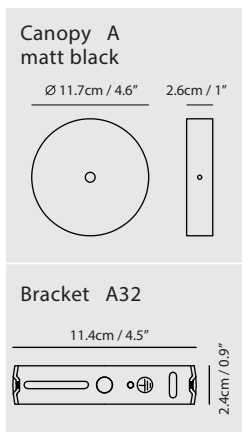

Sircle Pendant L

Model
SG-140PV

Material
mouth-blown glass, steel

Light Source
G9 1 x 5W LED 2700K CRI90

Weight
1.6kg / 3.5lb

Color
matt opal + champagne gold
matt opal + matt black