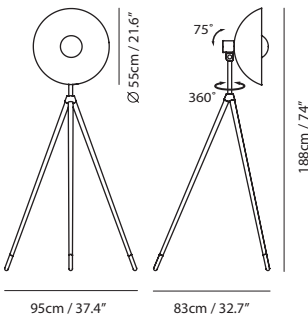

By Chen, Chao Cheng 陳昭成

matt black + copper cap + oak wood tripod

matt black + copper cap + black wood tripod

Apollo Mega Floor

Model
SLD-3655MFTE

Material
aluminum, oak

Light Source
LED 17W 2700K CRI90 1210lm

Feature
touch dimmer switch

Weight
8.8kg /19.4lb

Cord
460cm / 181.1"

Color
matt black + copper cap + oak wood tripod
matt black + copper cap + black wood tripod

The simple yet eye-catching APOLLO aims to make a big impression in any space. The oversize shade embraces and reflects light at the same time, preventing the light from being visible and causing glare. Available in two sizes, the mega floor version comes with wooden tripods (in two colors), while the standard version comes with steel tripod in black. Both versions come equip with touch-dimmer controls (located behind the shade), allowing users to enjoy flexible modes similar to the idiosyncrasies found in natural light.

By Chen, Chao Cheng 陳昭成

matt black + copper cap + black steel tripod

Apollo Floor

Model
SLD-3638MFTE

Material
aluminum, steel

Light Source
LED 13W 2700K CRI90 1105lm

Feature
touch dimmer switch

Weight
6.5kg / 14.4lb

Cord
330cm / 129.9"

Color
matt black + copper cap + black steel tripod