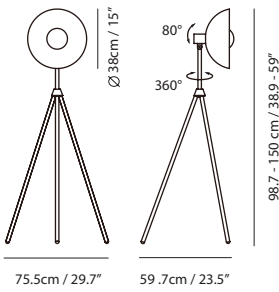

Feature
touch dimmer switch

Weight
8.8kg /19.4lb

Cord
460cm / 181.1"

Color
matt black + copper cap + oak wood tripod
matt black + copper cap + black wood tripod

The simple yet eye-catching APOLLO aims to make a big impression in any space. The oversize shade embraces and reflects light at the same time, preventing the light from being visible and causing glare. Available in two sizes, the mega floor version comes with wooden tripods (in two colors), while the standard version comes with steel tripod in black. Both versions come equip with touch-dimmer controls (located behind the shade), allowing users to enjoy flexible modes similar to the idiosyncrasies found in natural light.

By Chen, Chao Cheng 陳昭成

matt black + copper cap + black steel tripod

Apollo Floor

Model
SLD-3638MFTE

Material
aluminum, steel

Light Source
LED 13W 2700K CRI90 1105lm

Feature
touch dimmer switch

Weight
6.5kg / 14.4lb

Cord
330cm / 129.9"

Color
matt black + copper cap + black steel tripod