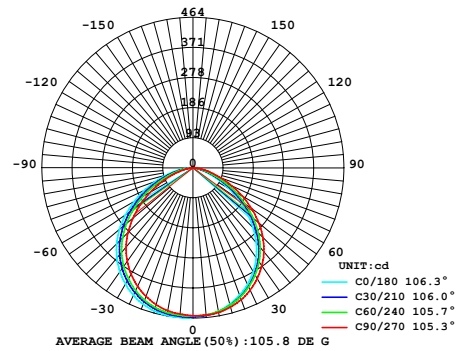

Apollo Mega Floor

Model
SLD-3655MFTE

Material
aluminum, oak

Light Source
LED 17W 2700K CRI90 1210lm

Feature
touch dimmer switch

Weight
8.8kg /19.4lb

Cord
460cm / 181.1"

Color
matt black + copper cap + oak wood tripod
matt black + copper cap + black wood tripod