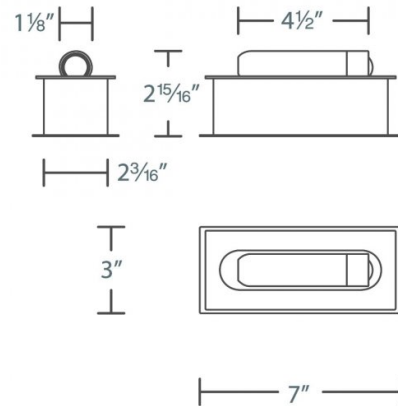

Fixture Type: _____

Catalog Number: _____

Project: _____

Location: _____

Scope

Wall Light 3000K

Model & Size	Color Temp & CRI	Watt	LED Lumens	Delivered Lumens	Finish
BL-29903 3"	3000K 90	9W	465	135	BK Black BN Brushed Nickel WT White

Example: **BL-29903-BK**

DESCRIPTION

This wall light features a wide pivotable arm, integral driver and convenient fingertip touch dimming.

FEATURES

- On-off switch on fixture
- Wide pivotable arm with light
- Integral driver
- Surface mount or recessed mount
- Fits 2" x 4" vertical switch box with conversion plate provided
- 8 ft cord included for hard-wired and portable installation
- Fingertip touch dimming on base
- Driver concealed within the fixture
- 5 year warranty

SPECIFICATIONS

Color Temp:	3000K
Input:	120-240 VAC, 50/60Hz
CRI:	90
Rated Life:	50000 Hours
Standards:	ETL, cETL
Construction:	Aluminum hardware with glass lens

FINISHES

LINE DRAWING

BL-29903-BN