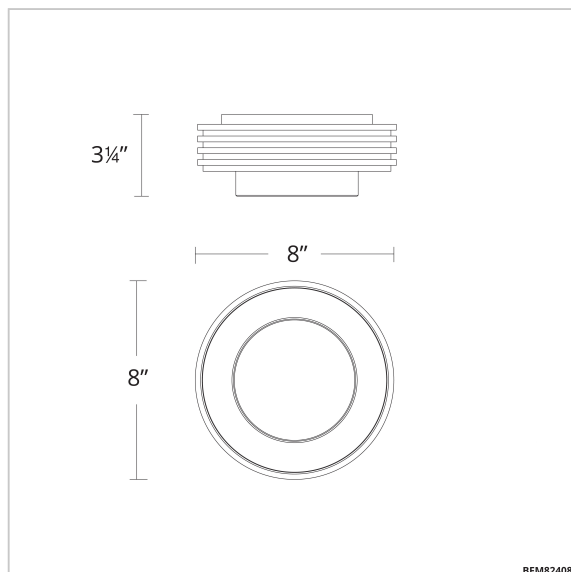

Zircle

BFM82408

LINE DRAWING

Project:

Location:

Fixture Type:

Catalog Number:

DESCRIPTION

Enthralled. A banded circle clasps a hazy Optic Haze Quartz™ shade and Radiance™ Crystal Dust diffuser lit by hidden LEDs. Variations in the organic shade delivers intriguing patterns of illumination to awed onlookers.

FEATURES

- Illuminated Optic Haze™ Quartz includes unique variations in luster, hue, and patterning
- Radiance™ Crystal Dust diffuser
- 4CCT adjustability switch. Set from 3000K/3500K/4000K/5000K
- Can be mounted on ceiling or wall in all orientations
- Can be mounted on ceiling or wall in all orientations
- Driver concealed within the fixture

CRYSTAL OPTIONS

Optic Haze
Quartz
(OH)

FINISH OPTIONS

Black
(-BK)

Aged Brass
(-AB)

SPECIFICATIONS

Light Source	LED
CRI	90
Dimming	ELV, Triac
Standards	ETL/cETL

REPLACEMENT PARTS

RPL-GLA-BFM82408 - Replacement Crystal

Model	Crystal	Finish	Size	CCT	Voltage	Wattage	Weight	LED Lumens	Delivered Lumens
BFM82408	OH	- AB - BK	8"	3000K/3500K/ 4000K/5000K	120/277V	20W	5.84lbs	1169	Up To 694.33

Example: BFM82408-BK