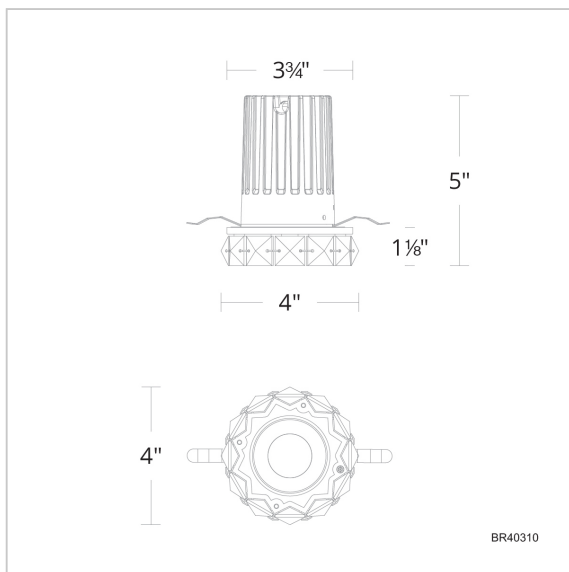

Xeo  
BR40310

LINE DRAWING

Project:

Location:

Fixture Type:

Catalog Number:

DESCRIPTION

LED light plays with a circle of sparkling Schonbek Radiance Crystal squares, animating ceilings with multidimensional reflections while delivering even illumination.

Model	Crystal	Finish	Size	CCT	Voltage	Wattage	Weight	LED Lumens	Delivered Lumens
BR40310	R	- CH	4"	3000K/3500K/ 4000K	120V-240V	12W	2.6lbs	597	Up To 358

Example: BR40310N-CH

Xeo