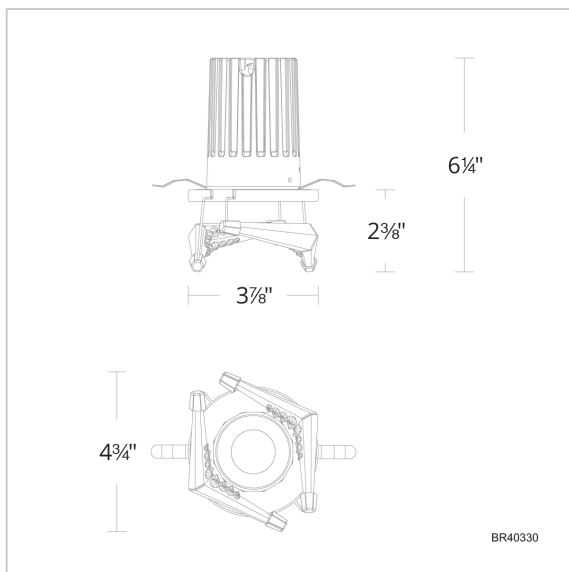

Visata
BR40330

LINE DRAWING

Project:

Location:

Fixture Type:

Catalog Number:

DESCRIPTION

Stunning Schonbek Radiance prisms descend from a central canopy, creating an inner dynamism of lines, angles and planes in perpetual motion, throwing luminous beams in different directions.

FEATURES

- Sold as New Construction, may be reconfigured in the field for Remodel
- Driver included

CRYSTAL OPTIONS

Radiance
Crystal
(R)

FINISH OPTIONS

Polished
Chrome
(-CH)

SPECIFICATIONS!

Light Source	LED
CRI	90
Dimming	ELV, Triac
Standards	ETL/cETL, Title 24

Model	Crystal	Finish	Size	CCT	Voltage	Wattage	Weight	LED Lumens	Delivered Lumens
BR40330	R	- CH	5"	3000K/3500K/ 4000K	120V-240V	12W	2.8lbs	597	Up To 358

Example: BR40330N-CH