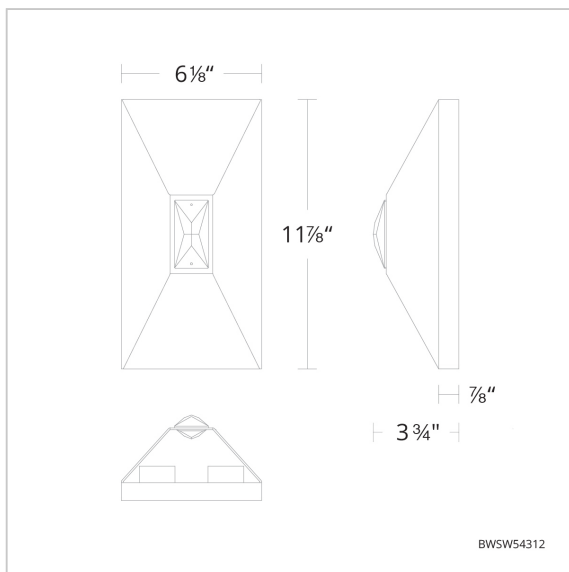

Vida

BWSW54312

LINE DRAWING

Project:

Location:

Fixture Type:

Catalog Number:

DESCRIPTION

An angular form accented by a trio of faceted Optic Crystal presents a multi-dimensional design. Lose yourself in the depths of reflection from its up and down illumination.

FEATURES

- Specifically formulated using powder coat to resist UV and coastal environmental conditions, providing a long-lasting finish with premium 316 Marine mirror grade stainless steel plate and hardware
- Built in color temperature adjustability. Switch from 3000K/3500K/4000K. Switch may be installed in junction box.
- Can be mounted on wall vertically or upside down