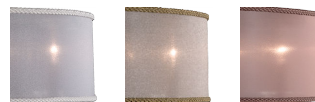

VESCA
VA8305

This delicate, graceful chandelier blossoms like a strawberry at spring, evoking the petals of a flower adorned with decorative crystal chains. This unusual design will bring a lyrical atmosphere to charming dining spaces.

OPTIONS

Heritage Handcut Crystal (H), CRYSTALS FROM SWAROVSKI (S), Spectra Crystal (A), Radiance Crystal (R)

-06, -22, -23, -48, -51, -59, -76, -26

Vesca White (1), Vesca Gold (2), Vesca Bronze (3)

MORE VESCA

VA8355	VA8339	VA8336
VA8335	VA8332	VA8322
VA8312	VA8306	

SPECIFICATIONS

Type:	Chandelier
↔ Width/Length:	24in / 61cm
↕ Height:	20in / 51cm
↓ Chain Length:	40in / 102cm
⊞ Hang Weight:	17lbs / 7.7kg
Tier Count:	1
Bulb Count:	5
Bulb Info:	(5) E12, 60 MAX, B10**
Voltage:	110V / 220V / CCC