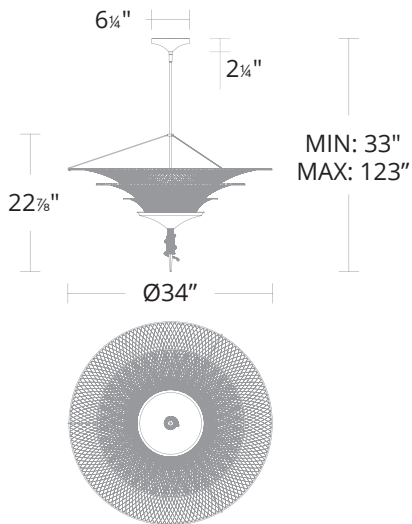

VENETO

S2234

Project:

Location:

Fixture Type:

Catalog Number:

AVAILABLE TRIM

Heritage (H)

AVAILABLE FINISHES

Gold Lace (706)

LINE DRAWING

DESCRIPTION

An ovation of visual interest. Three concentric tiers of woven metal thread gleam and shimmer towards the finale to celebrate a featured crystal finial.

FEATURES

- Built in color temperature adjustability. Switch from 3000K/3500K/4000K.
- A proprietary universal 120V-220V-277V driver concealed within the canopy
- Hang straight swivel.
- Three 12" and one 6" down rods included (additional sold separately)
- Can be mounted on a sloped ceiling

SPECIFICATIONS

CRI	90
Dimming	ELV, 0-10V, TRIAC
Standards	ETL/cETL, Damp, Title 24

REPLACEMENT PARTS

- RPL-GLA-2234 - Bottom Finial

Model	Size	LED Color Temp	Finish	Voltage	Wattage	Weight	LED Lumens	Delivered Lumens
S2234	34"	3000K/3500K/4000K	Gold Lace (706)	120-277V	44W	14 lb	2736	2105