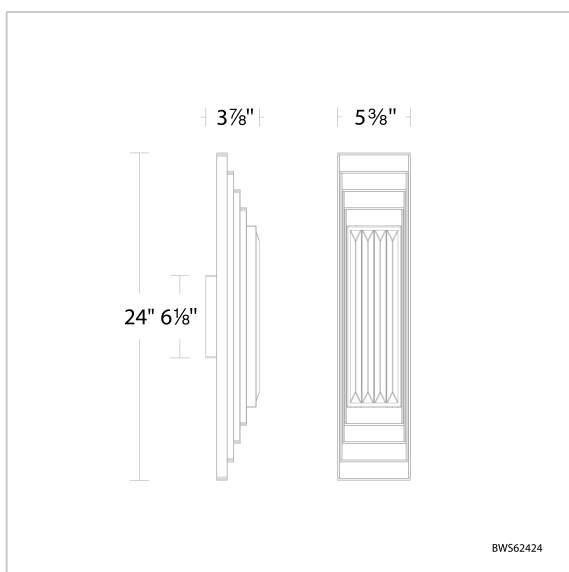

Terrace

BWS62424

LINE DRAWING

Project:

Location:

Fixture Type:

Catalog Number:

DESCRIPTION

Clean geometry is lined with stepped Optic Crystal panels that transform when illuminated, creating intricate highlights and reflected color from its diffused edge-lit design onto the crisp background of walls.

FEATURES

- Illuminated Optic Crystal
- 4CCT adjustability switch. Set from 3000K/3500K/4000K/5000K
- Can be mounted on wall in all orientations
- Driver concealed within the fixture

CRYSTAL OPTIONS

Radiance
Crystal Dust
(RD)

Model	Crystal	Finish	Size	CCT	Voltage	Wattage	Weight	LED Lumens	Delivered Lumens
BWS62424	RD	- AB - BK	24"	3000K/3500K/ 4000K/5000K	120-277V	37W	8.64lbs	1435	Up To 1210

Example: BWS62424-AB