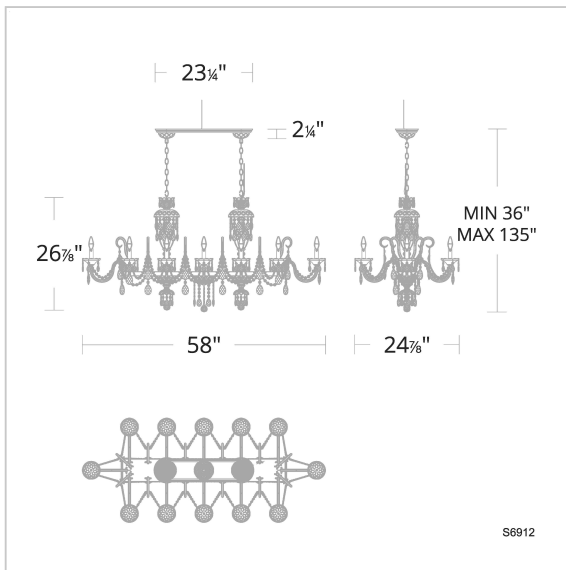

# Sterling Linear

S6912

## LINE DRAWING

## SPECIFICATIONS

<b>Light Source Standards</b>	Incandescent UL/cUL
-------------------------------	------------------------

Model	Finish	Crystal	# of Lights	Voltage	Height	Width	Length	Weight
S6912	- 40	H R	12 Light	120V	26.9"	58"	24.9"	58lbs