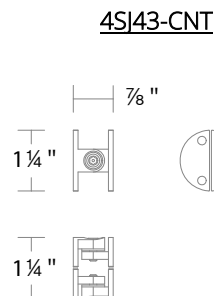

4SJ43-HANG-PN - Custom cable suspension in PN finish

Application

End to end connector

4SJ43-HANG-AB - Custom cable suspension in AB finish

4SJ43-HANG-PN - Custom cable suspension in PN finish

Application