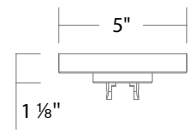

CANOPY OPTION

Surface Mount (Regular Canopy)

Remote Mount (Slim Canopy)

FINISH OPTIONS

SPECIFICATIONS

| | |
|--------------|-------------------|
| Light Source | LED |
| CRI | 90 |
| Dimming | ELV, TRIAC, 0-10V |
| Standards | ETL |