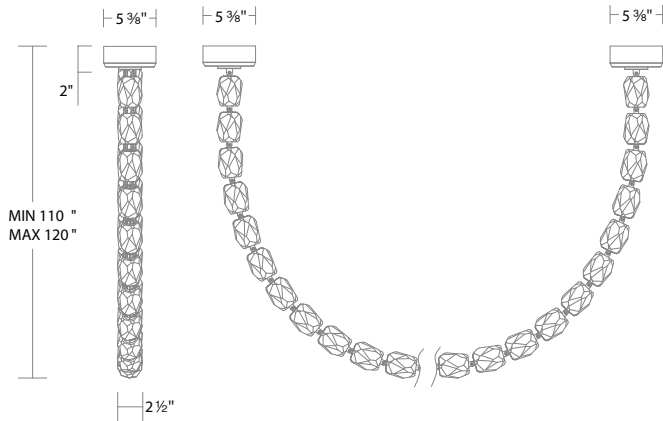

Seduction

SJ4366

LINE DRAWING

DESCRIPTION

Bound to become a modern heirloom, this luxe scone showcases a glittering chain of Radiance crystal dust beads, each bound by lustrous metallic cuffs. LEDs cast a glittering glow of illumination, offering just the right touch of sparkle to accessorize luxury settings.

FEATURES

- Precision cut crystal dust filled modules illuminated by integrated LEDs.
- Custom configurations available. Note: Each fixture include only one canopy.
- Additional canopy and hanging cable can be purchased separately for customization.

CANOPY OPTION

Surface Mount (Regular Canopy)

Remote Mount (Slim Canopy)

FINISH OPTIONS

SPECIFICATIONS

| | |
|--------------|-------------------|
| Light Source | LED |
| CRI | 90 |
| Dimming | ELV, TRIAC, 0-10V |
| Standards | ETL |