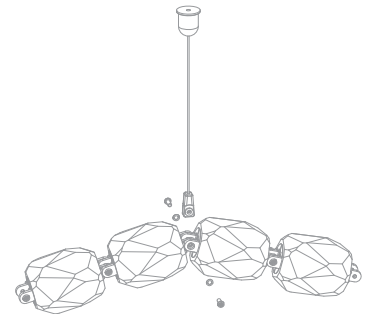

Application