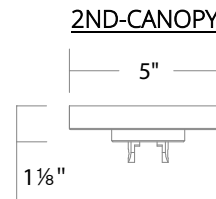

Slim Canopy (Add-on)

2ND-HCANOPY-AB - End surface mount (regular) canopy in AB finish

2ND-HCANOPY-PN - End surface mount (regular) canopy in PN finish