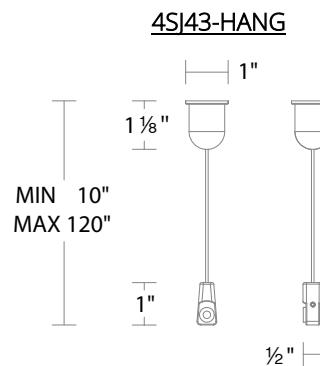

Application

Hanging Cable

4SJ43-HANG-AB - Custom cable suspension in AB finish

4SJ43-HANG-PN - Custom cable suspension in PN finish