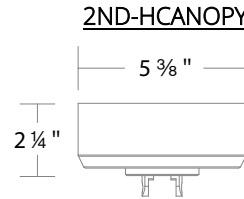

Example: SJ4366RE-701R

Seduction

ACCESSORIES

Regular Canopy (Add-on)

2ND-CANOPY-AB - End surface mount (slim) canopy in AB finish

2ND-CANOPY-PN - End surface mount (slim) canopy in PN finish

Application

Slim Canopy (Add-on)