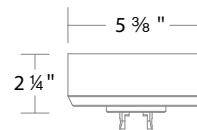

CANOPY OPTION

Surface Mount (Regular Canopy)

Remote Mount (Slim Canopy)

FINISH OPTIONS

SPECIFICATIONS

| | |
|--------------|-------------------|
| Light Source | LED |
| CRI | 90 |
| Dimming | ELV, TRIAC, 0-10V |
| Standards | ETL |