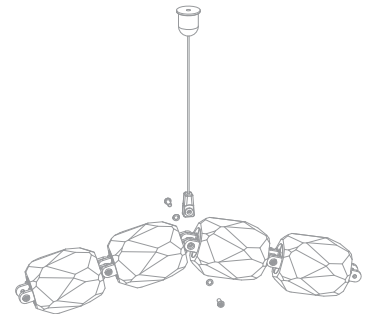

Application