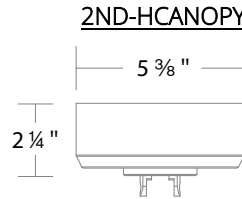

Regular Canopy (Add-on)

2ND-CANOPY-AB - End surface mount (slim) canopy in AB finish

2ND-CANOPY-PN - End surface mount (slim) canopy in PN finish