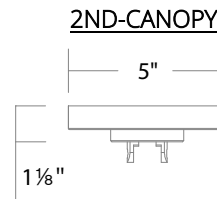

Slim Canopy (Add-on)

2ND-HCANOPY-AB - End surface mount (regular) canopy in AB finish

2ND-HCANOPY-PN - End surface mount (regular) canopy in PN finish