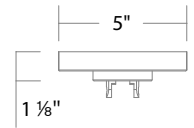

LINE DRAWING

CANOPY OPTION

Surface Mount (Regular Canopy)

Remote Mount (Slim Canopy)

FINISH OPTIONS

SPECIFICATIONS

Light Source	LED
CRI	90
Dimming	ELV, TRIAC, 0-10V
Standards	ETL

Model	Mounting Option	Finish	Crystal	Lights	CCT	Weight	Voltage	Wattage	LED Lumens	Delivered Lumens
SJ4322		-700		22 Lights		27 lb		40W	4616	UP TO 4385
SJ4328	IC RE	-701	R	28 Lights	3000K/3500K/4000K	34 lb	120-277V	52W	6154	UP TO 5846
SJ4333				33 Lights		40 lb		54W	6180	UP TO 5871