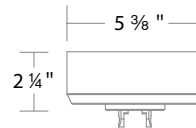

LINE DRAWING

CANOPY OPTION

Surface Mount (Regular Canopy)

Remote Mount (Slim Canopy)

FINISH OPTIONS

SPECIFICATIONS

Light Source	LED
CRI	90
Dimming	ELV, TRIAC, 0-10V
Standards	ETL

Model	Mounting Option	Finish	Crystal	Lights	CCT	Weight	Voltage	Wattage	LED Lumens	Delivered Lumens
SJ4322		-700		22 Lights		27 lb		40W	4616	UP TO 4385
SJ4328	IC RE	-701	R	28 Lights	3000K/3500K/4000K	34 lb	120-277V	52W	6154	UP TO 5846
SJ4333				33 Lights		40 lb		54W	6180	UP TO 5871