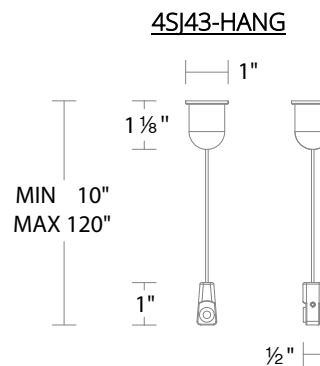

Application

Hanging Cable

4SJ43-HANG-AB - Custom cable suspension in AB finish

4SJ43-HANG-PN - Custom cable suspension in PN finish