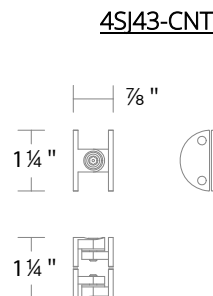

LINE DRAWING

CANOPY OPTION

Surface Mount (Regular Canopy)

Remote Mount (Slim Canopy)

FINISH OPTIONS

SPECIFICATIONS

Light Source	LED
CRI	90
Dimming	ELV, TRIAC, 0-10V
Standards	ETL

Model	Mounting Option	Finish	Crystal	Lights	CCT	Weight	Voltage	Wattage	LED Lumens	Delivered Lumens
SJ4322		-700		22 Lights		27 lb		40W	4616	UP TO 4385
SJ4328	IC RE	-701	R	28 Lights	3000K/3500K/4000K	34 lb	120-277V	52W	6154	UP TO 5846
SJ4333				33 Lights		40 lb		54W	6180	UP TO 5871

4SJ43-HANG-PN - Custom cable suspension in PN finish

Application

End to end connector

4SJ43-HANG-AB - Custom cable suspension in AB finish

4SJ43-HANG-PN - Custom cable suspension in PN finish

Application