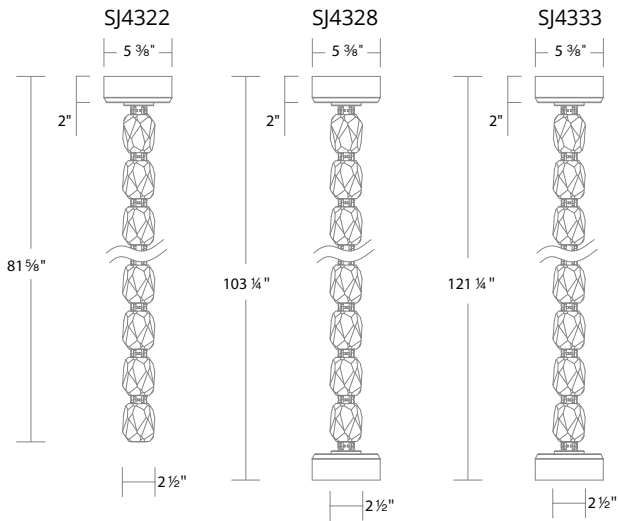

Canopies

- 2ND-HCANOPY-AB - End surface mount (regular) canopy in AB finish
- 2ND-CANOPY-AB - End surface mount (slim) canopy in AB finish
- 2ND-HCANOPY-PN - End surface mount (regular) canopy in PN finish
- 2ND-CANOPY-PN - End surface mount (slim) canopy in PN finish

LINE DRAWING

CANOPY OPTION

Surface Mount (Regular Canopy)

Remote Mount (Slim Canopy)

FINISH OPTIONS

SPECIFICATIONS

Light Source	LED
CRI	90
Dimming	ELV, TRIAC, 0-10V
Standards	ETL

Model	Mounting Option	Finish	Crystal	Lights	CCT	Weight	Voltage	Wattage	LED Lumens	Delivered Lumens
SJ4322		-700		22 Lights		27 lb		40W	4616	UP TO 4385
SJ4328	IC RE	-701	R	28 Lights	3000K/3500K/4000K	34 lb	120-277V	52W	6154	UP TO 5846
SJ4333				33 Lights		40 lb		54W	6180	UP TO 5871