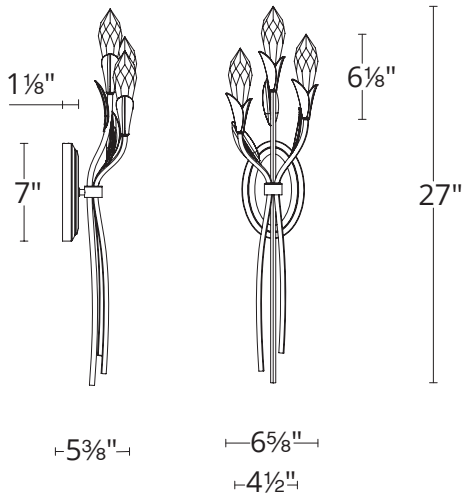

SECRET GARDEN

S2428

Project: _____
 Location: _____
 Fixture Type: _____
 Catalog Number: _____

AVAILABLE TRIM

Optic Haze (OH)

AVAILABLE FINISHES

Antique Pewter (47) Antique Silver (48) French Gold (26)

LINE DRAWING

FEATURES

- A proprietary universal 120V/277V driver concealed within the canopy.
- Optic accent canopy included.

SPECIFICATIONS

CRI	90
Dimming	ELV, TRIAC
Standards	ETL/cETL, Damp, Title 24

REPLACEMENT PARTS

- RPL-GLA-2434 - Optic Haze

Model	Size	LED Color Temp	Finish	Voltage	Wattage	Weight	LED Lumens	Delivered Lumens
S2428	27"	3500K	Antique Pewter (47) Antique Silver (48) French Gold (26)	120-277V	6.5W	4.1 lb	545	320

Example: S2428-26OH