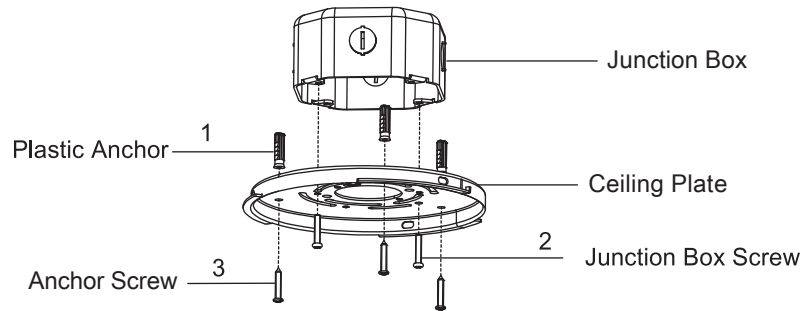

Secret Garden S2434- __ __ OH

THIS DESIGN IS THE PROPRIETARY
TRADE DRESS/TRADEMARK OF
W SCHONBEK LLC.

WWW.SCHONBEK.COM/INSTALLATIONMANUAL

All electrical components must be installed by a licensed electrician in accordance with the National Electric Code and the appropriate local electrical codes.

Adjust the fixture cable length by pushing the cable gripper on the canopy and pulling cable as desired.