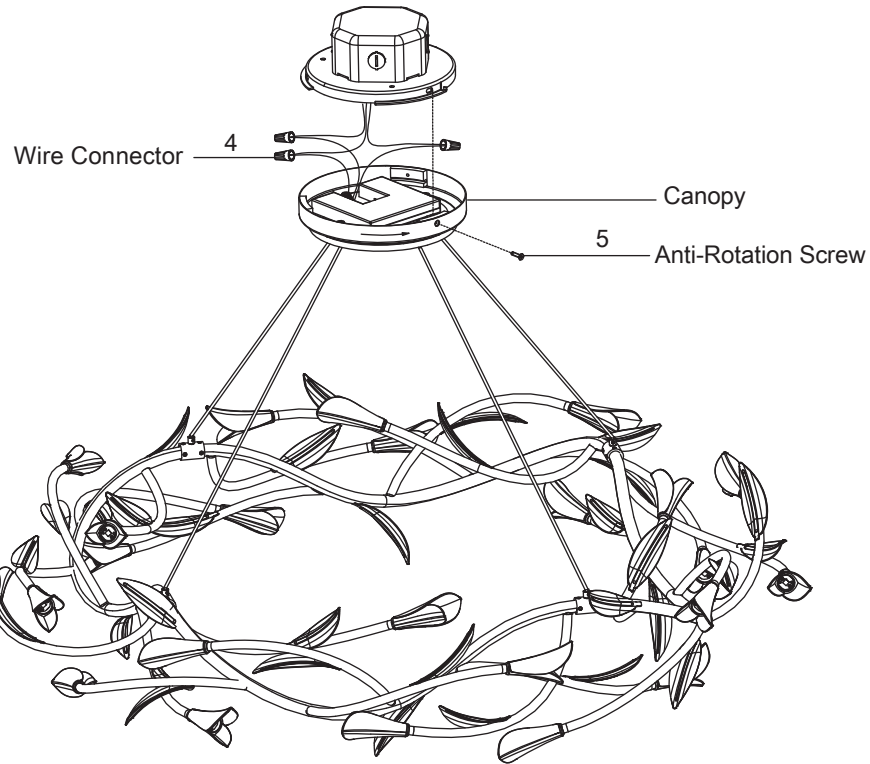

Secret Garden S2434- __ __ OH

THIS DESIGN IS THE PROPRIETARY
TRADE DRESS/TRADEMARK OF
W SCHONBEK LLC.

WWW.SCHONBEK.COM/INSTALLATIONMANUAL

All electrical components must be installed by a licensed electrician in accordance with the National Electric Code and the appropriate local electrical codes.

Adjust the fixture cable length by pushing the cable gripper on the canopy and pulling cable as desired.