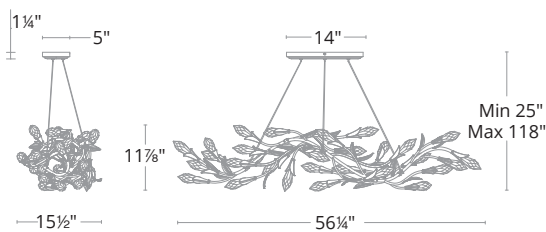

LINE DRAWING

SPECIFICATIONS

CRI	90
Dimming	ELV, TRIAC
Standards	ETL/cETL, Damp, Title 24

REPLACEMENT PARTS

- RPL-GLA-2434 - Optic Haze

Model	Size	LED Color Temp	Finish	Voltage	Wattage	Weight	LED Lumens	Delivered Lumens
S2456	56"	3500K	Antique Pewter (47) Antique Silver (48) French Gold (26)	120-277V	62W	23 lb	3200	2959