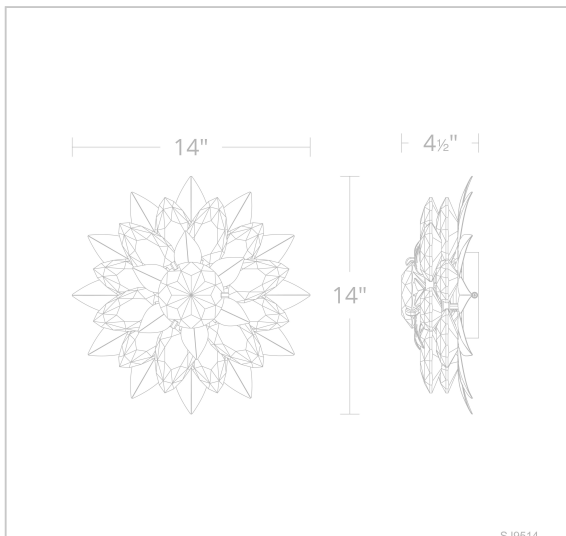

Rhapsodie

SJ9514

LINE DRAWING

DESCRIPTION

Grandiose Aged Brass and Optic Crystal faceted petals surround a cut crystal center. This magnificent luminaire is designed to seduce, challenge, intrigue and leave no one indifferent.

FEATURES

- Illuminated faceted Optic Crystal center surrounded by illuminated Optic Crystal leaves
- 4CCT adjustability switch. Set from 3000K/3500K/4000K/5000K
- Can be mounted on ceiling or wall in all orientations
- Driver concealed within the fixture

Model	Finish	Crystal	Size	CCT	Weight	Voltage	Wattage	LED Lumens	Delivered Lumens
SJ9514	- 700	O	14"	3000K/3500K/ 4000K/5000K	10lbs	120-277V	28W	2500	Up To 1234

Example: SJ9514-700O