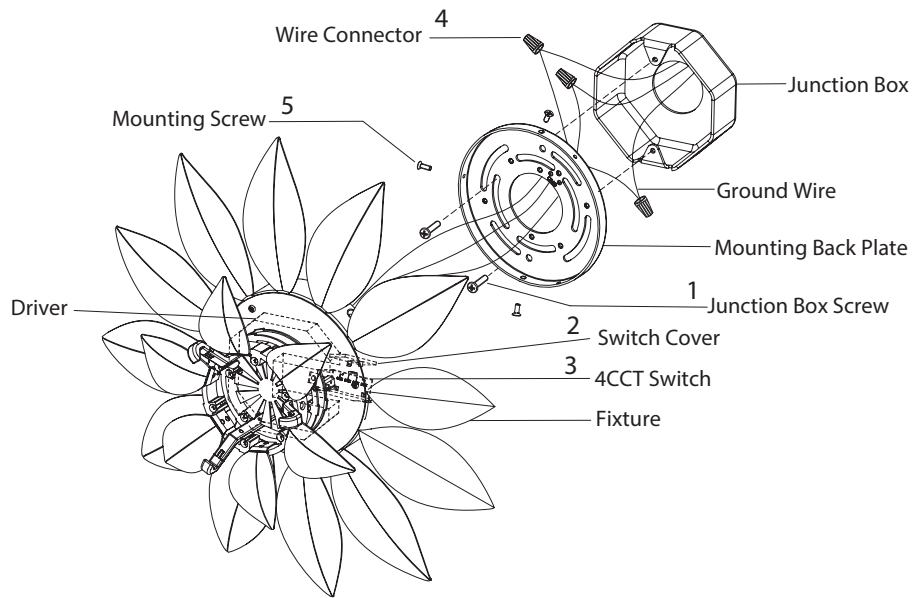

FOREVER
SCHONBEK

RHAPSODIE SJ9514

THIS DESIGN IS THE PROPRIETARY
TRADE DRESS/TRADEMARK OF
W SCHONBEK LLC.

FOREVER
SCHONBEK

4CCT Switch

Wiring

Fixture Wires Black or Smooth	House Wires Black (Live)
Fixture Wires White or Ribbed	House Wires White (Neutral)
Fixture Wires Bare wire (Ground)	House Wires Green or Bare Copper (Ground)