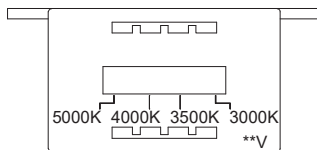

FOREVER
SCHONBEK

RHAPSODIE SJ9514

THIS DESIGN IS THE PROPRIETARY
TRADE DRESS/TRADEMARK OF
W SCHONBEK LLC.

FOREVER
SCHONBEK

4CCT Switch

Wiring

Fixture Wires Black or Smooth	House Wires Black (Live)
Fixture Wires White or Ribbed	House Wires White (Neutral)
Fixture Wires Bare wire (Ground)	House Wires Green or Bare Copper (Ground)