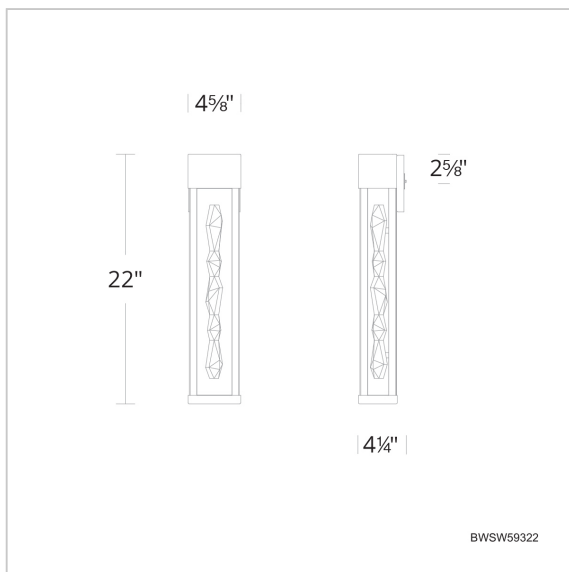

Polar

BWSW59322

LINE DRAWING

Project:

Location:

Fixture Type:

Catalog Number:

DESCRIPTION

FEATURES

- Specifically formulated using powder coat to resist UV and costal environmental conditions, providing a long-lasting finish with premium 316 Marine mirror grade stainless steel plate and hardware
- Built in color temperature adjustability. Switch from 3000K/3500K/4000K. Switch may be installed in junction box.
- Driver concealed within the canopy

CRYSTAL OPTIONS

Optic Crystal
(O)

FINISH OPTIONS

Black
(-BK)

SPECIFICATIONS!

Light Source	LED
CRI	90
Dimming	ELV, Triac
Standards	ETL/cETL, IP65

Model	Crystal	Finish	Size	CCT	Voltage	Wattage	Weight	LED Lumens	Delivered Lumens
BWSW59322	O	- BK	22"	3000K/3500K/ 4000K	120V	30W	6.6lbs	1500	Up To 842