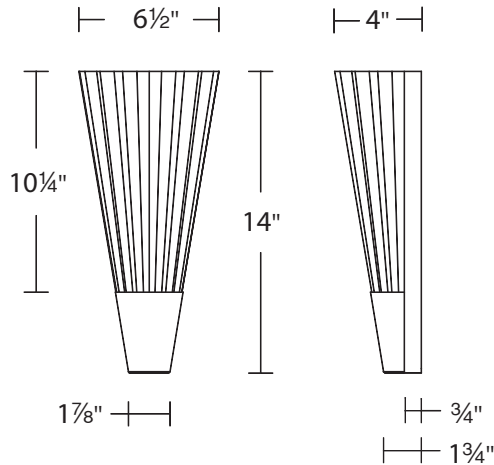

AVAILABLE FINISHES

Aged Brass (700)

Chrome (702)

LINE DRAWING

DESCRIPTION

Calming and prescient, Origami proffers a simple elegance. Folds in the patterned Schonbek handcut crystal glass shade illuminate as prisms to bend light. Integral LEDs discreetly offer generous indirect illumination from behind a reflector plate finished in luxurious Aged Brass or Chrome.

REPLACEMENT PARTS

- RPL-GLA-7214 - Crystal Glass

Model	Size	LED Color Temp	Finish	Voltage	Wattage	Weight	LED Lumens	Delivered Lumens
S7214	14"	3000K/3500K/4000K	Aged Brass (700) Chrome (702)	120/277V	15W	7 lb	1400	282