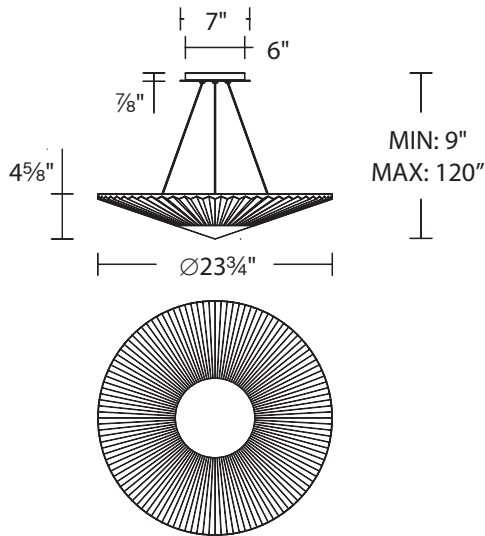

AVAILABLE FINISHES

Aged Brass (700)

Chrome (702)

LINE DRAWING

DESCRIPTION

Calming and prescient, Origami proffers a simple elegance. Folds in the patterned Schonbek handcut crystal glass shade illuminate as prisms to bend light. Integral LEDs discreetly offer generous indirect illumination from behind a reflector plate finished in luxurious Aged Brass or Chrome.

SPECIFICATIONS

CRI	90
Dimming	ELV, TRIAC
Standards	ETL/cETL, Damp

Model	Size	LED Color Temp	Finish	Voltage	Wattage	Weight	LED Lumens	Delivered Lumens
S7224	24"	3000K/3500K/4000K	Aged Brass (700) Chrome (702)	120/277V	29W	29 lb	3000	728