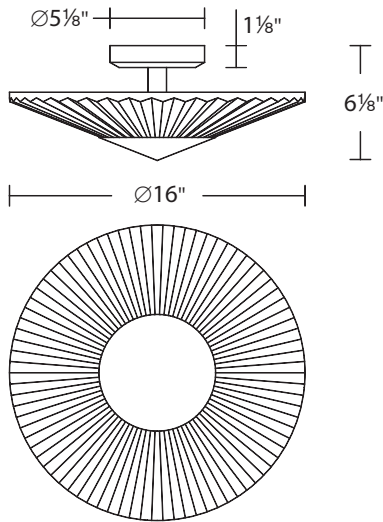

LINE DRAWING

DESCRIPTION

Calming and prescient, Origami proffers a simple elegance. Folds in the patterned Schonbek handcut crystal shade illuminate as prisms to bend light. Integral LEDs discreetly offer generous indirect illumination from behind a reflector plate finished in luxurious aged brass or chrome.

FEATURES

- Built in color temperature adjustability. Switch from 3000K/3500K/4000K.
- A proprietary 120V/277V driver concealed within the canopy.
- Can be mounted on ceiling or wall in all orientations

SPECIFICATIONS

CRI	90
Dimming	ELV, TRIAC
Standards	ETL/cETL, Damp

Model	Size	LED Color Temp	Finish	Voltage	Wattage	Weight	LED Lumens	Delivered Lumens
S7216	16"	3000K/3500K/4000K	Aged Brass (700) Chrome (702)	120/277V	21W	13 lb	2200	761

Example: S7216-700H