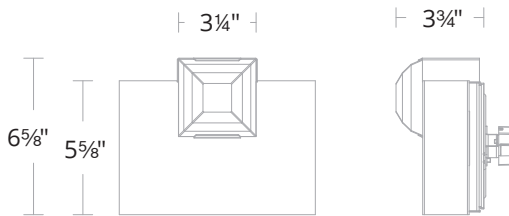

AVAILABLE FINISHES

BK: Black

TT: Titanium

WT: White

DESCRIPTION

Shining like an eye catching princess-cut diamond. A feature faceted Swarovski Crystal accent is internally illuminated to create a refractive effect on the wall. Additional downward LEDs provide wayfinding illumination. Handsome in black, white and titanium. A bright jewel box.

LINE DRAWING

SPECIFICATIONS

CRI	90
Dimming	ELV, TRIAC
Standards	ETL/cETL, Damp, Title 24, ADA

Model	Size	LED Color Temp	Finish	Voltage	Wattage	Weight	LED Lumens	Delivered Lumens
BWS90209	8"	3000K/3500K/4000K	BK Black TT Titanium WT White	120/277V	11W	5 lb	1024	375