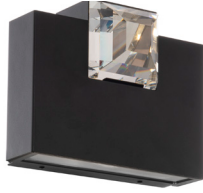

MADISON

BWS90209

Project:

Location:

Fixture Type:

Catalog Number:

AVAILABLE TRIM

Swarovski Elements

AVAILABLE FINISHES

BK: Black

TT: Titanium

WT: White

DESCRIPTION

Shining like an eye catching princess-cut diamond. A feature faceted Swarovski Crystal accent is internally illuminated to create a refractive effect on the wall. Additional downward LEDs provide wayfinding illumination. Handsome in black, white and titanium. A bright jewel box.

FEATURES

- Color temperature adjustability switch from 3000K/3500K/4000K at time of installation mounted at the back of the mounting plate to be installed within the junction box.
- A proprietary 120/277V driver
- Ambient and down illumination