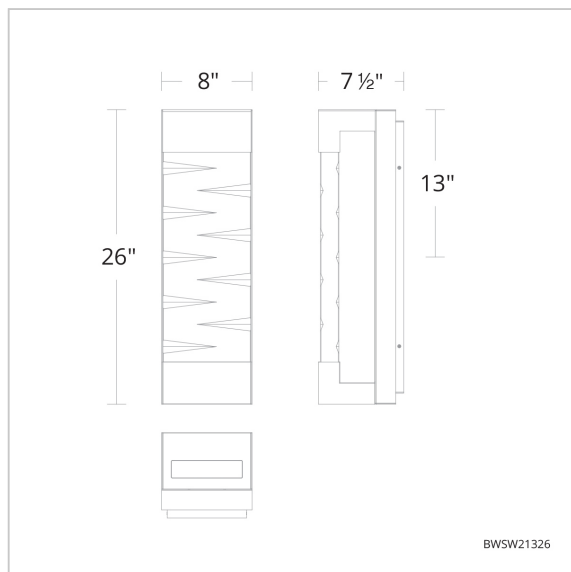

Labrynth

BWSW21326

LINE DRAWING

Project:

Location:

Fixture Type:

Catalog Number:

DESCRIPTION

A labyrinth of sparkling Clear Optic Crystal combines the uncomplicated appeal of simple cuts with the playfulness of mirrored reflections.

FEATURES

- Specifically formulated using powder coat to resist UV and coastal environmental conditions, providing a long-lasting finish with premium 316 Marine mirror grade stainless steel plate and hardware
- Built in color temperature adjustability. Switch from 3000K/3500K/4000K. Switch may be installed in junction box.
- Driver concealed within the canopy

CRYSTAL OPTIONS

Optic Crystal
(O)

FINISH OPTIONS

Black
(-BK)

SPECIFICATIONS!

Light Source	LED
CRI	90
Dimming	ELV,0-10V, Triac
Standards	ETL/cETL, Title 24

Model	Crystal	Finish	Size	CCT	Voltage	Wattage	Weight	LED Lumens	Delivered Lumens
BWSW21326	O	- BK	26"	3000K/3500K/ 4000K	120V-277V	37W	17.5lbs	1678	Up To 1065