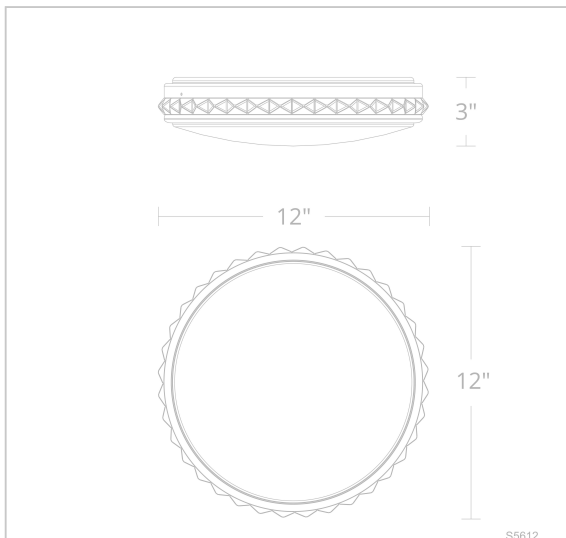

Kristally

S9912

LINE DRAWING

DESCRIPTION

Bring an element of luxury to your space with Kristally, a stunning luminaire that combines dual layers of exquisite crystal encased within lustrous metal bands. This modern masterpiece radiates a halo of brilliant illumination, courtesy of integrated LEDs ingeniously refracted through precision optics, creating a mesmerizing spectacle of sparkling light points.

FEATURES

- Radiance™ Crystal Dust diffuser
- 4CCT adjustability switch. Set from 3000K/3500K/4000K/5000K
- Driver concealed within the fixture

CRYSTAL OPTIONS

Radiance
Crystal Dust
(RD)

FINISH OPTIONS

Black
(-18)

Aged Brass
(-700)

SPECIFICATIONS

Light Source	LED
CRI	90
Dimming	ELV, Triac
Standards	ETL/cETL, Title 24

REPLACEMENT PARTS

RPL-GLA-9912 - Replacement Glass

Model	Finish	Crystal	Size	CCT	Weight	Voltage	Wattage	LED Lumens	Delivered Lumens
S9912	- 18 - 700	RD	12"	3000K/3500K/ 4000K/5000K	8.7lbs	120V	28W	2400	Up To 1700