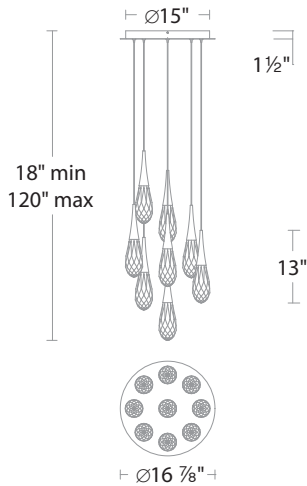

## FEATURES

- Built-in color temperature adjustability switch from 3000K/3500K/4000K at time of installation
- Thin powered aircraft cables provide an ultra clean look for adjustable suspension height
- Canopy conceals a proprietary universal 120V-220V-277V driver
- Can be mounted on a sloped ceiling

## LINE DRAWING

Model	Size	LED Color Temp	Finish	Voltage	Wattage	Weight	LED Lumens	Delivered Lumens
BPD21209	9 lights	3000K/3500K/4000K	<b>AB</b> Aged Brass <b>BK</b> Black <b>PN</b> Polished Nickel	120-277V	55W	43 lb	5265	1692