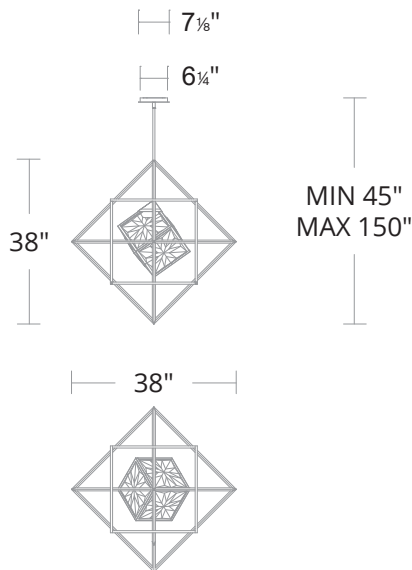

HERACLES

BPD51238

Project:

Location:

Fixture Type:

Catalog Number:

AVAILABLE FINISHES

BK: Black

DESCRIPTION

A geometric phenom with striking depth and dimension. This stunning modern design showcases an illuminated faceted optic crystal cube within tumbling cubes, like high-roller dice.

LINE DRAWING

FEATURES

- Built-in color temperature adjustability switch from 3000K/3500K/4000K at time of installation
- Three 12" and one 6" down rods included (additional sold separately)
- Hang straight swivel
- Spin-on round canopy with minimal hardware
- Thin canopy conceals a proprietary universal 120V-220V-277V driver
- Can be mounted on a sloped ceiling

SPECIFICATIONS

CRI	90
Dimming	ELV, 0-10V, TRIAC
Standards	ETL/cETL, Damp, Title 24

REPLACEMENT PARTS

- RPL-ROD-IN06-BK-01 - 6" Rod (BK)
- RPL-ROD-IN12-BK-01 - 12" Rod (BK)

Model	Size	LED Color Temp	Finish	Voltage	Wattage	Weight	LED Lumens	Delivered Lumens
BPD51238	38"	3000K/3500K/4000K	BK Black	120-277V	25W	52 lb	1800	750