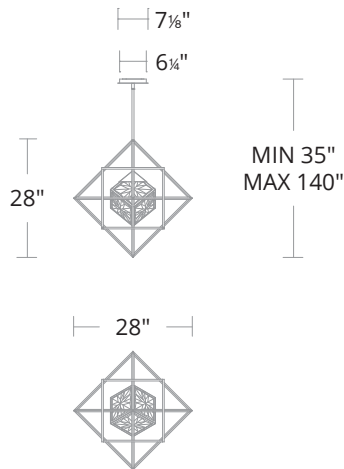

HERACLES

BPD51228

Project:

Location:

Fixture Type:

Catalog Number:

AVAILABLE FINISHES

BK: Black

DESCRIPTION

A geometric phenom with striking depth and dimension. This stunning modern design showcases an illuminated faceted optic crystal cube within tumbling cubes, like high-roller dice.

LINE DRAWING

FEATURES

- Built-in color temperature adjustability switch from 3000K/3500K/4000K at time of installation
- Three 12" and one 6" down rods included (additional sold separately)
- Hang straight swivel
- Spin-on round canopy with minimal hardware
- Thin canopy conceals a proprietary universal 120V-220V-277V driver
- Can be mounted on a sloped ceiling

SPECIFICATIONS

CRI	90
Dimming	ELV, 0-10V, TRIAC
Standards	ETL/cETL, Damp

REPLACEMENT PARTS

- RPL-ROD-IN06-BK-01 - 6" Rod (BK)
- RPL-ROD-IN12-BK-01 - 12" Rod (BK)

Model	Size	LED Color Temp	Finish	Voltage	Wattage	Weight	LED Lumens	Delivered Lumens
BPD51228	28"	3000K/3500K/4000K	BK Black	120-277V	18W	24 lb	1200	730