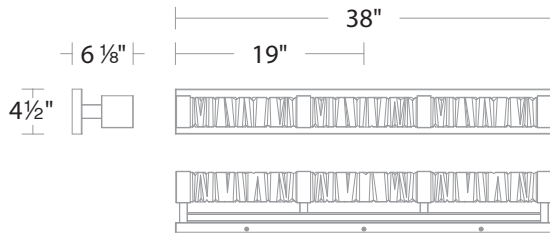

Project: _____
 Location: _____
 Fixture Type: _____
 Catalog Number: _____

AVAILABLE FINISHES

BK: Black

CH: Chrome

DESCRIPTION

A chiseled, look of refinement featuring fine Schonbek optic crystal in a luxurious bath luminaire showcasing remarkable details and craftsmanship. Offered in chrome and black.

FEATURES

- Built-in color temperature adjustability switch from 3000K/3500K/4000K at time of installation
- Can be mounted on wall in all orientations
- Proprietary universal 120V-220V-277V driver concealed within canopy

LINE DRAWING

SPECIFICATIONS

CRI	90
Dimming	ELV, 0-10V, TRIAC
Standards	ETL/cETL, Damp, Title 24

REPLACEMENT PARTS

- RPL-GLA-11226 - Crystal

Model	Size	LED Color Temp	Finish	Voltage	Wattage	Weight	LED Lumens	Delivered Lumens
BWS11238	38"	3000K/3500K/4000K	BK Black CH Chrome	120-277V	42W	37.2 lb	3826	2853