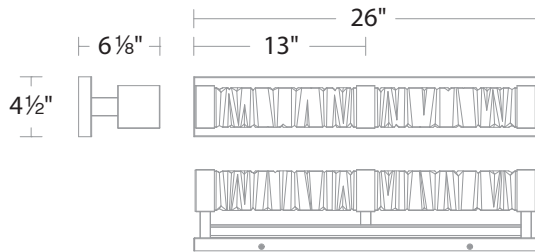

Project: _____
 Location: _____
 Fixture Type: _____
 Catalog Number: _____

AVAILABLE FINISHES

BK: Black

CH: Chrome

DESCRIPTION

A chiseled, look of refinement featuring fine Schonbek optic crystal in a luxurious bath luminaire showcasing remarkable details and craftsmanship. Offered in chrome and black.

FEATURES

- Built-in color temperature adjustability switch from 3000K/3500K/4000K at time of installation
- Can be mounted on wall in all orientations
- Proprietary universal 120V-220V-277V driver concealed within canopy

LINE DRAWING

SPECIFICATIONS

CRI	90
Dimming	ELV, 0-10V, TRIAC
Standards	ETL/cETL, Damp, Title 24

REPLACEMENT PARTS

- RPL-GLA-11226 - Crystal

Model	Size	LED Color Temp	Finish	Voltage	Wattage	Weight	LED Lumens	Delivered Lumens
BWS11226	26"	3000K/3500K/4000K	BK Black CH Chrome	120-277V	30W	26 lb	2207	1661