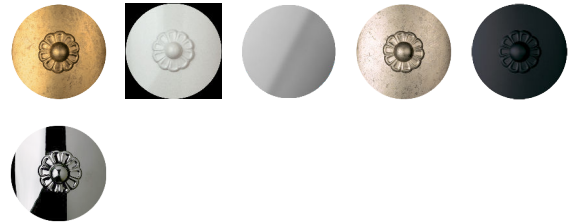

ESTERACAE
DN1224

OPTIONS

Spectra Crystal (A), Heritage Crystal (H),
Crystals From Swarovski (S)

-22, -306, -401, -48, -51, -55

SPECIFICATIONS

Type:	Close to Ceiling
↔ Width/Length:	24.5in / 62cm
↕ Height:	15.5in / 39cm
⬇ Hang Weight:	12lbs / 5.4kg
Bulb Count:	3
Bulb Info:	(3) E12, 40 MAX, B10**
Voltage:	110V / 220V

*Bulb Included **Bulb Not Included