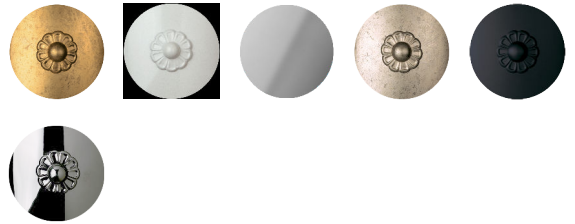

ESTERACAE
DN1218

OPTIONS

Spectra Crystal (A), Heritage Crystal (H),
Crystals From Swarovski (S)

-22, -306, -401, -48, -51, -55

SPECIFICATIONS

Type:	Close to Ceiling
↔ Width/Length:	18in / 46cm
↕ Height:	11in / 28cm
📏 Hang Weight:	10lbs / 4.5kg
Bulb Count:	3
Bulb Info:	(3) E12, 40 MAX, B10**
Voltage:	110V / 220V

*Bulb Included **Bulb Not Included