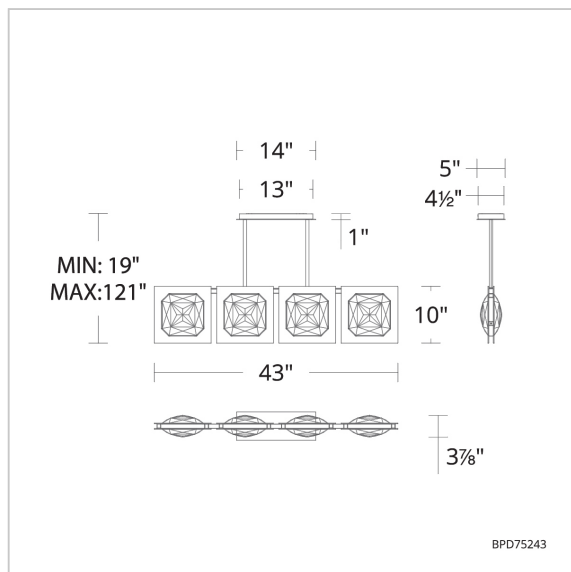

LINE DRAWING

Project:

Location:

Fixture Type:

Catalog Number:

DESCRIPTION

A lustrous combination of sleek metal and a channel-set faceted crystal, Enchante is brought to life by LEDs integrated within the luminaire, creating a timeless luxe of beautiful, ambient lighting.

FEATURES

- Built in color temperature adjustability. Switch from 3000K/3500K/4000K. Switch may be installed in junction box.
- Six 12" and two 6" down rods included (additional sold separately)
- Hangstraight swivel.
- Slide-on rectangular canopy with minimal hardware.
- Can be mounted on a sloped ceiling.
- Driver concealed within the fixture

CRYSTAL OPTIONS

Optic Crystal
(O)

FINISH OPTIONS

Aged Brass
(-AB)

Black
(-BK)

SPECIFICATIONS

Light Source	LED
CRI	90
Dimming	ELV,0-10V, Triac
Standards	ETL/cETL

REPLACEMENT PARTS

- ROD-S06-PC123S-BK - 6" Rod (BK)
- ROD-S12-PC123S-BK - 12" Rod (BK)
- ROD-S06-PC123S-AB - 6" Rod (AB)
- ROD-S12-PC123S-AB - 12" Rod (AB)

Model	Crystal	Finish	Size	CCT	Voltage	Wattage	Weight	LED Lumens	Delivered Lumens
BPD75243	O	- AB - BK	43"	3000K/3500K/ 4000K	120V-277V	44W	69.4lbs	5400	Up To 1074

Example: BPD75243-AB