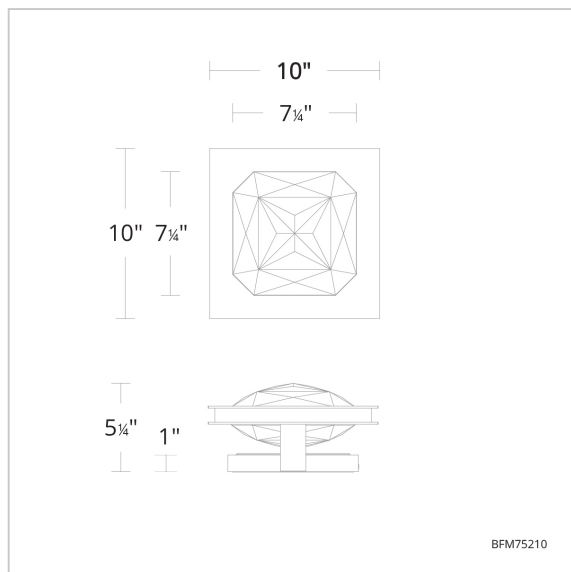

Enchante

BFM75210

LINE DRAWING

Project:

Location:

Fixture Type:

Catalog Number:

DESCRIPTION