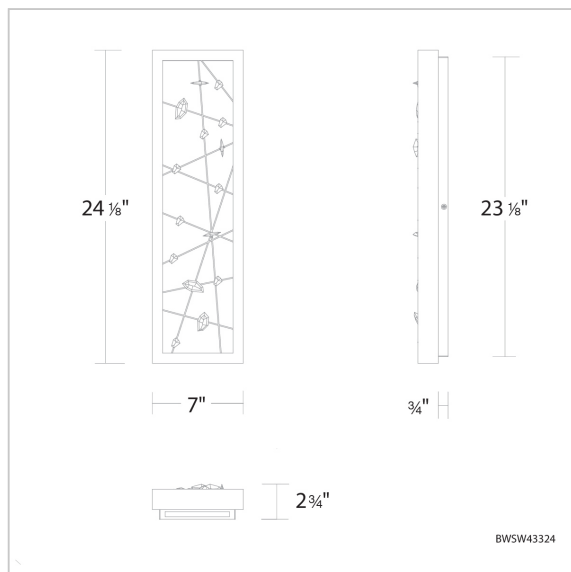

Dreamcatcher

BWSW43324

LINE DRAWING

Project:

Location:

Fixture Type:

Catalog Number:

DESCRIPTION

FEATURES

- Specifically formulated using powder coat to resist UV and costal environmental conditions, providing a long-lasting finish with premium 316 Marine mirror grade stainless steel plate and hardware
- Built in color temperature adjustability. Switch from 3000K/3500K/4000K. Switch may be installed in junction box.
- Clip on swinging door to allow easy cleaning of interior
- Can be mounted on wall vertically or upside down
- Driver concealed within the canopy

Model	Crystal	Finish	Size	CCT	Voltage	Wattage	Weight	LED Lumens	Delivered Lumens
BWSW43324	O	- BK	24"	3000K/3500K/ 4000K	120V/277V	28W	9.3lbs	1300	Up To 1020

Example: BWSW43324-BK

Dreamcatcher

schonbek.com
Phone (800) 836.1892 | Fax: (518) 563.4228