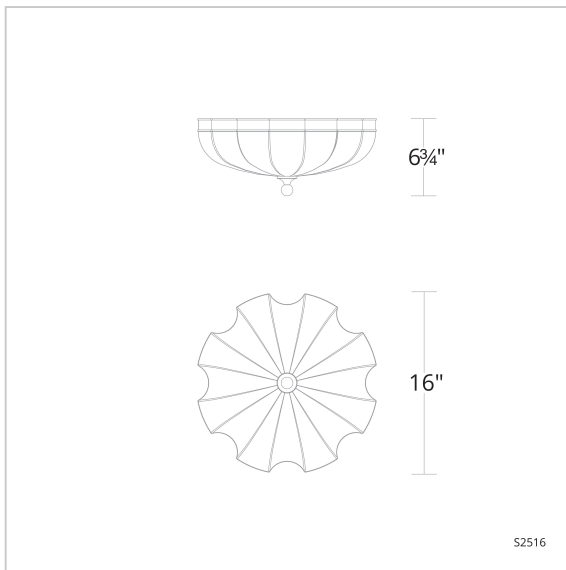

### LINE DRAWING

### REPLACEMENT PARTS

RPL-GLA-2516 - Replacement Glass

Model	Finish	Crystal	Size	CCT	Weight	Voltage	Wattage	LED Lumens	Delivered Lumens
S2516	- 18 - 700	RD	16"	3000K/3500K/ 4000K/5000K	18.96lbs	120/277V	9W	3139.6	Up To 2500