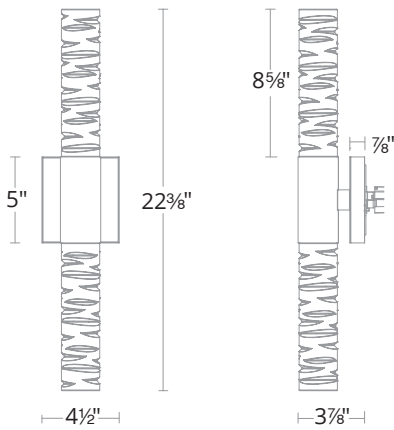

Project: \_\_\_\_\_  
 Location: \_\_\_\_\_  
 Fixture Type: \_\_\_\_\_  
 Catalog Number: \_\_\_\_\_

**AVAILABLE FINISHES**

PN: Polished Nickel

**DESCRIPTION**

Appealing to your sensibility, this sculpted optic crystal design evokes a dimensional look of fluidity. Two clear cylinder touched by a little grace. Robust functional downlight for illuminating surfaces below. Matching pendant and sconce also available.

**FEATURES**

- Can be mounted on wall in all orientations
- Proprietary 120V/277V driver concealed within canopy

**LINE DRAWING**

**SPECIFICATIONS**

CRI	90
Dimming	ELV, TRIAC
Standards	ETL/cETL, Damp, Title 24, ADA

**REPLACEMENT PARTS**

- RPL-GLA-14222 - V-cut Crystal

Model	Size	LED Color Temp	Finish	Voltage	Wattage	Weight	LED Lumens	Delivered Lumens
BWS14222	22"	3000K/3500K/4000K	PN Polished Nickel	120/277V	28W	9 lb	1444	1076