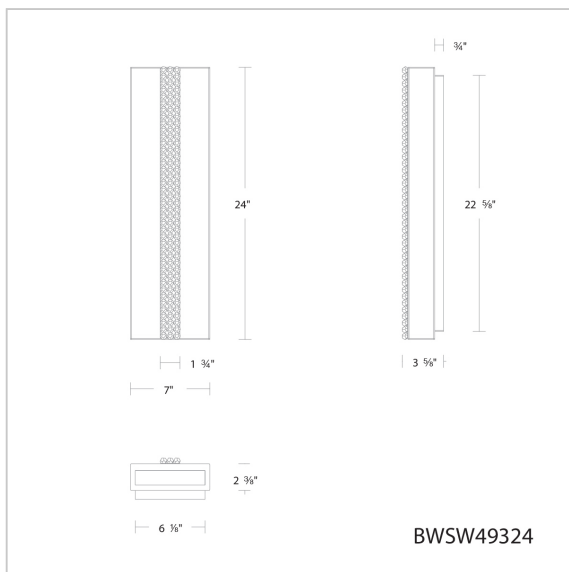

Cascade

BWSW49324

LINE DRAWING

Project:

Location:

Fixture Type:

Catalog Number:

DESCRIPTION

CRYSTAL OPTIONS

Optic Crystal
(O)

FINISH OPTIONS

Black
(-BK)

SPECIFICATIONS!

Light Source	LED
CRI	90
Dimming	ELV, Triac
Standards	ETL/cETL, IP65

Model	Crystal	Finish	Size	CCT	Voltage	Wattage	Weight	LED Lumens	Delivered Lumens
BWSW49324	O	- BK	24"	3000K/3500K/ 4000K	120V	24W	11.8lbs	1687	Up To 1200