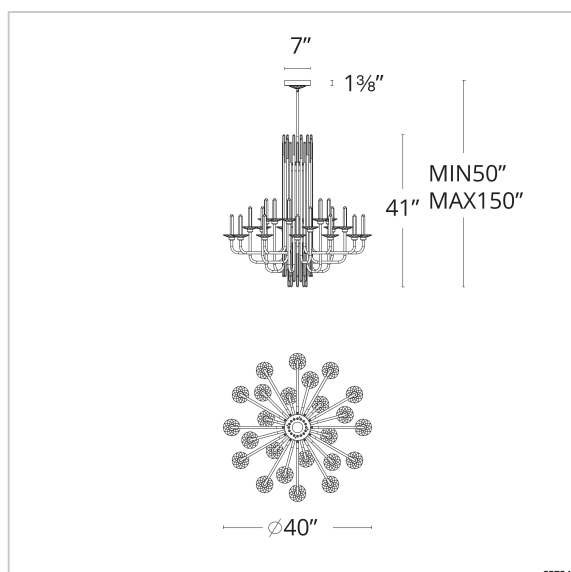

Calliope

S5724

LINE DRAWING

DESCRIPTION

Transform any setting into an enchanting realm with the Calliope. Candlesticks crafted from faceted Optic Crystal columns are brought to life by the tender glow of concealed LEDs, casting a romantic aura that dances both above and below. Exquisitely wrought metallic arms gracefully unfurl in a sinuous, artful embrace, culminating in a majestic central column accented with spears of Optic Crystal whose sparkling facets catch and reflect the light.

FEATURES

- Exquisite Optic Crystal candlesticks are illuminated by built in color temperature adjustable LED technology.
- Beautifully handcrafted wrought metal arms surround a dense center column.
- Optic Crystal spikes elegantly protrude from the top and bottom creating an exquisite dance of light.
- Three 12" and one 6" down rods included (additional sold separately)
- Can be mounted on a sloped ceiling.
- Driver concealed within the fixture

Model	Finish	Crystal	Size	CCT	Weight	Voltage	Wattage	LED Lumens	Delivered Lumens
S5724	- 18 - 709 - 710	O	40"	3000K/3500K/ 4000K	75lbs	120-277V	27.5W	2200	Up To 1760

Example: S5724-7100