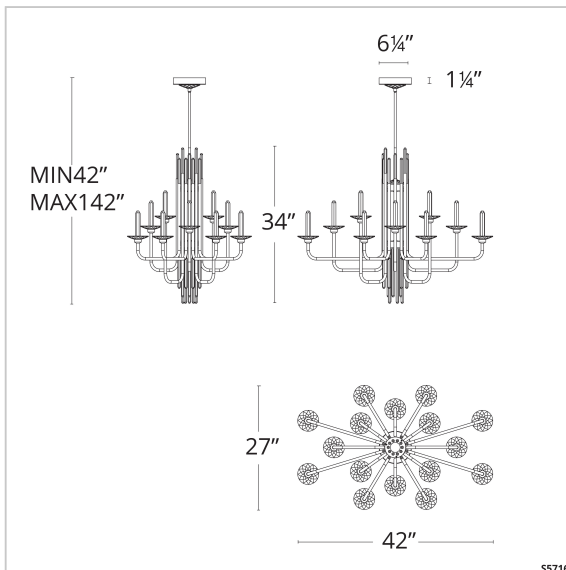

Calliope

S5716

LINE DRAWING

DESCRIPTION

Transform any setting into an enchanting realm with the Calliope. Candlesticks crafted from faceted Optic Crystal columns are brought to life by the tender glow of concealed LEDs, casting a romantic aura that dances both above and below. Exquisitely wrought metallic arms gracefully unfurl in a sinuous, artful embrace, culminating in a majestic central column accented with spears of Optic Crystal whose sparkling facets catch and reflect the light.

FEATURES

- Exquisite Optic Crystal candlesticks are illuminated by built in color temperature adjustable LED technology.
- Beautifully handcrafted wrought metal arms surround a dense center column.
- Optic Crystal spikes elegantly protrude from the top and bottom creating an exquisite dance of light.
- Three 12" and one 6" down rods included (additional sold separately)
- Can be mounted on a sloped ceiling.
- Driver concealed within the fixture

LED
ETL/cETL, Title 24

Model	Finish	Crystal	Size	CCT	Weight	Voltage	Wattage	LED Lumens	Delivered Lumens
S5716	- 18 - 709 - 710	O	42"	3000K/3500K/ 4000K	48lbs	120-277V	23W	1840	Up To 1472

Example: S5716-7100