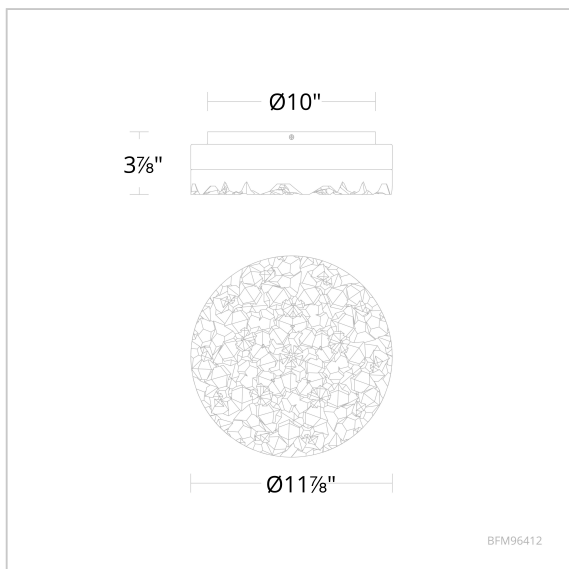

Bramble

BFM96412

LINE DRAWING

Project:

Location:

Fixture Type:

Catalog Number:

DESCRIPTION

Model	Crystal	Finish	Size	CCT	Voltage	Wattage	Weight	LED Lumens	Delivered Lumens
BFM96412	RD	- AB	12"	3000K/3500K/ 4000K/5000K	120/277V	30W	14.13lbs	2712	Up To 1743

Example: BFM96412-AB