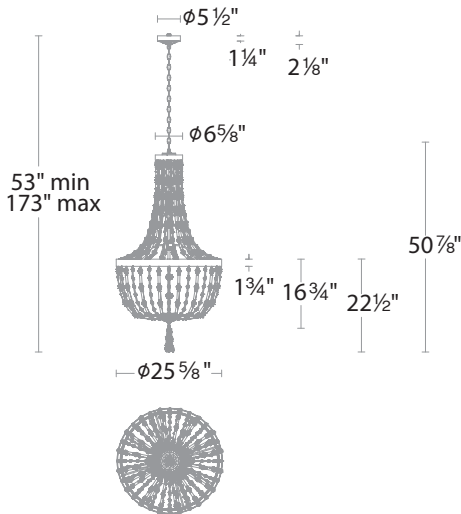

LINE DRAWING

DESCRIPTION

A welcoming fashion statement inspired by exotic jewelry. Bali is an Empire styled chandelier that is both timeless and unique. Illuminated with state of the art LEDs, this summery luminaire is visually lightweight and elegantly informal.

FEATURES

- Touch switch on fixture for color temperature adjustability. Switch from 3000K/3500K/4000K.
- A proprietary 120/277V driver concealed within the canopy.
- Can be mounted on a sloped ceiling
- Comes with 40-inches of chain

SPECIFICATIONS

CRI	90
Dimming	ELV, TRIAC, 0-10V
Standards	ETL/cETL, Damp, Title 24

REPLACEMENT PARTS

- Consult factory for part #

Model	Size	LED Color Temp	Finish	Voltage	Wattage	Weight	LED Lumens	Delivered Lumens
S2826	26"	3000K/3500K/4000K	Antique Pewter (47) Heirloom Gold (22) Black (51)	120-277V	38W	30 lb	3420	1642

Example: S2826-220